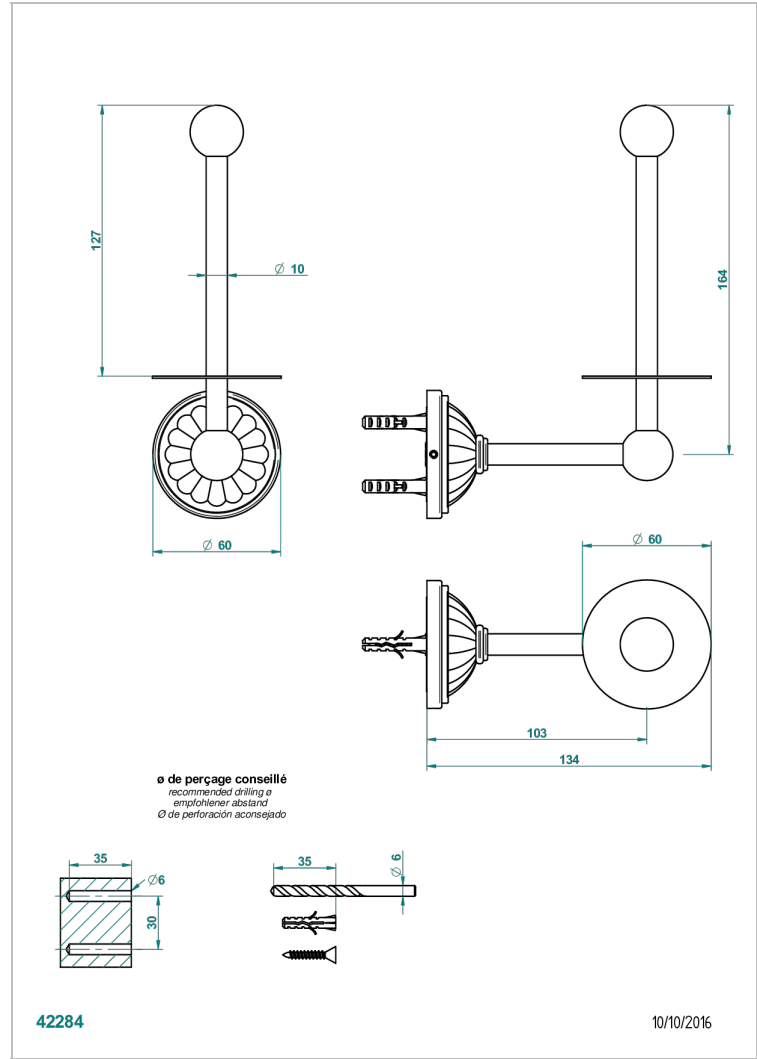

MANDARINE SATINY CRYSTAL

U1E-542

Reserve toilet paper holder

THG[®]
PARIS

CHARACTERISTIC

- Mandarine Satiny crystal
- Reserve toilet paper holder

AVAILABLE FINITIONS

Black ceram - D30
Blush PVD - H62
Brass color PVD - H49
Brown bronze color PVD - F33
Chrome polished - A02
Chrome polished / gold polished - G02