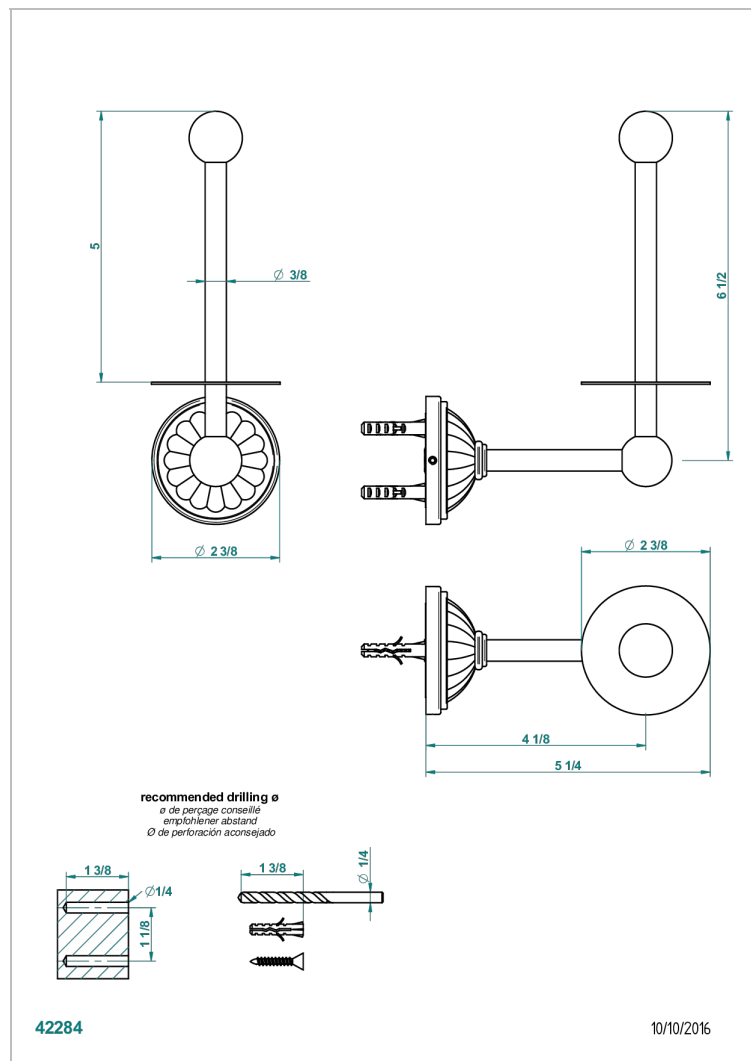

# MANDARINE SATINY CRYSTAL

U1E-542

Reserve toilet paper holder

## CHARACTERISTIC

- Mandarine Satiny crystal
- Reserve toilet paper holder