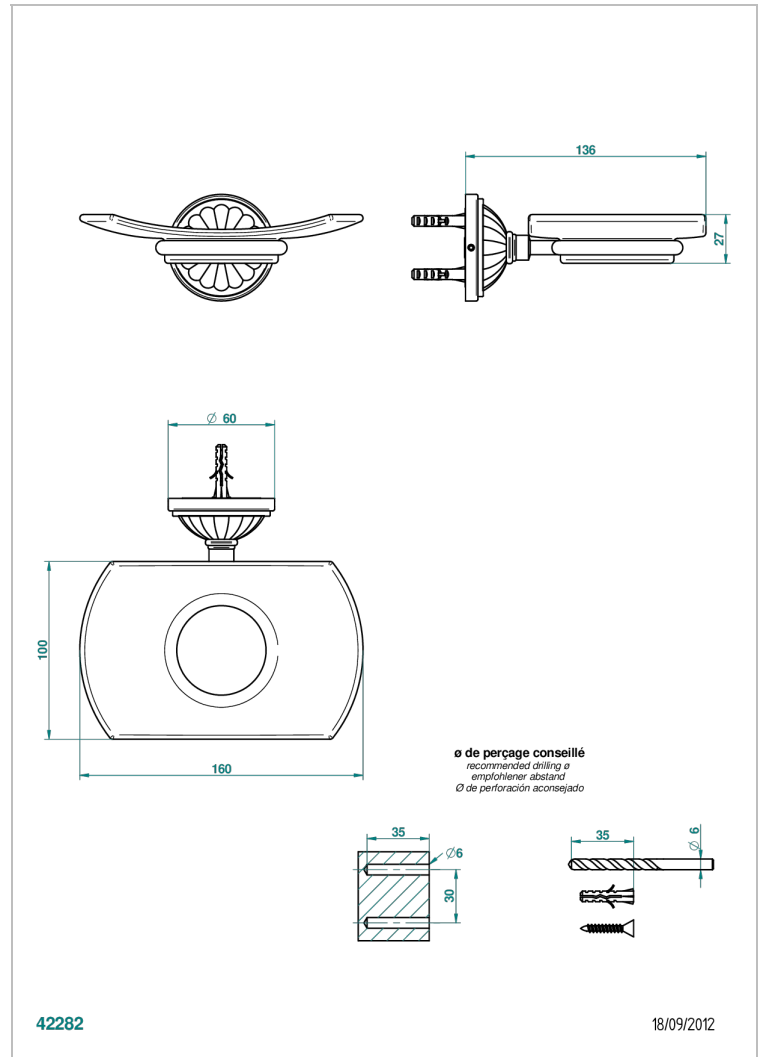

# MANDARINE SATINY CRYSTAL

U1E-500

Glass soap dish, wall mounted

THG<sup>®</sup>  
PARIS

## CHARACTERISTIC

- Mandarine Satiny crystal
- Glass soap dish, wall mounted