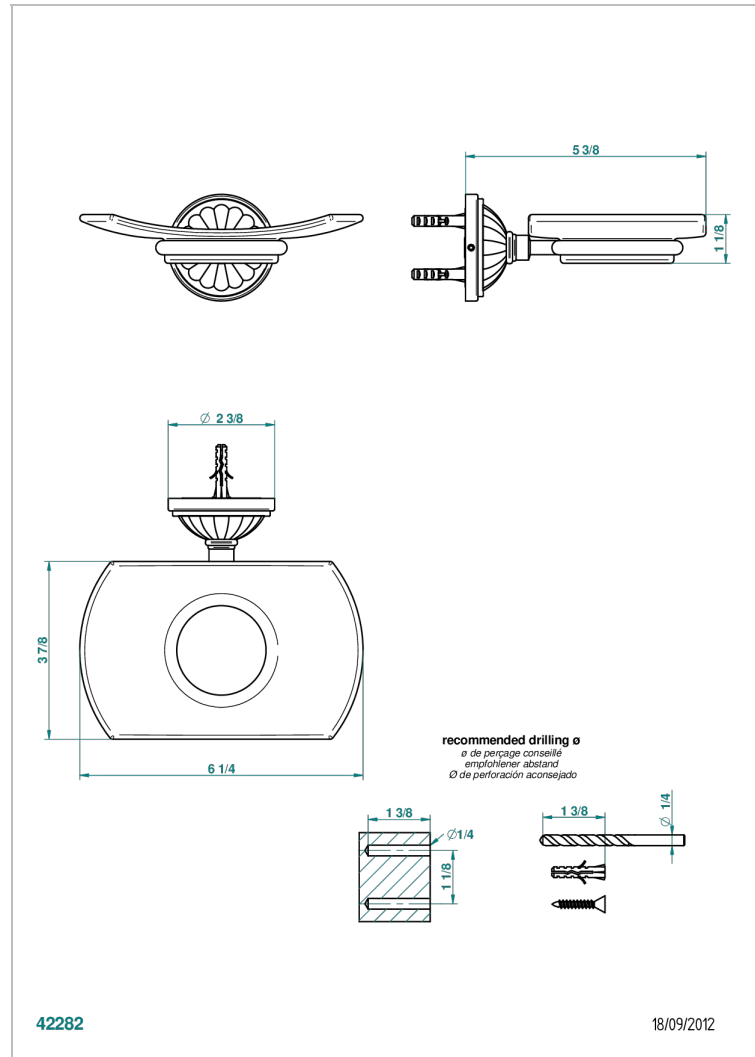

MANDARINE SATINY CRYSTAL

U1E-500

Glass soap dish, wall mounted

THG[®]
PARIS

CHARACTERISTIC

- Mandarine Satiny crystal
- Glass soap dish, wall mounted

AVAILABLE FINITIONS

Black ceram - D30
Blush PVD - H62
Brass color PVD - H49
Brown bronze color PVD - F33
Chrome polished - A02
Chrome polished / gold polished - G02