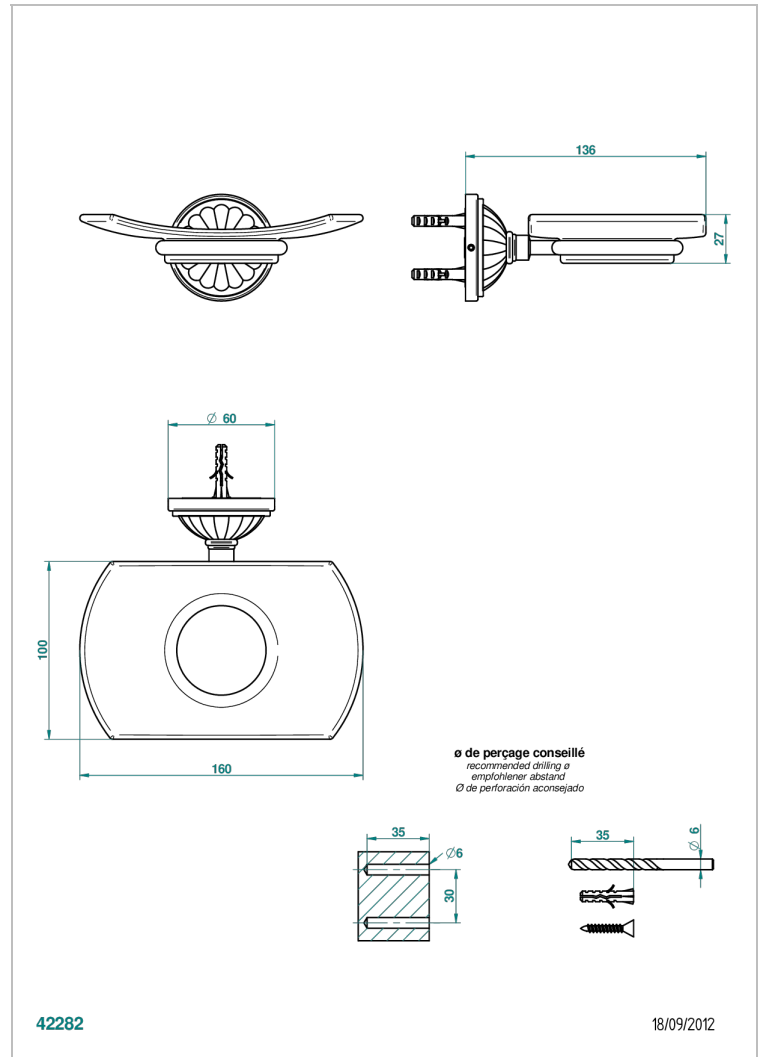

# MANDARINE SATIN CRYSTAL

U1E-500

Wall mounted glass soap dish

THG<sup>®</sup>  
PARIS

## CHARACTERISTIC

- Mandarine Satin crystal
- Wall mounted glass soap dish