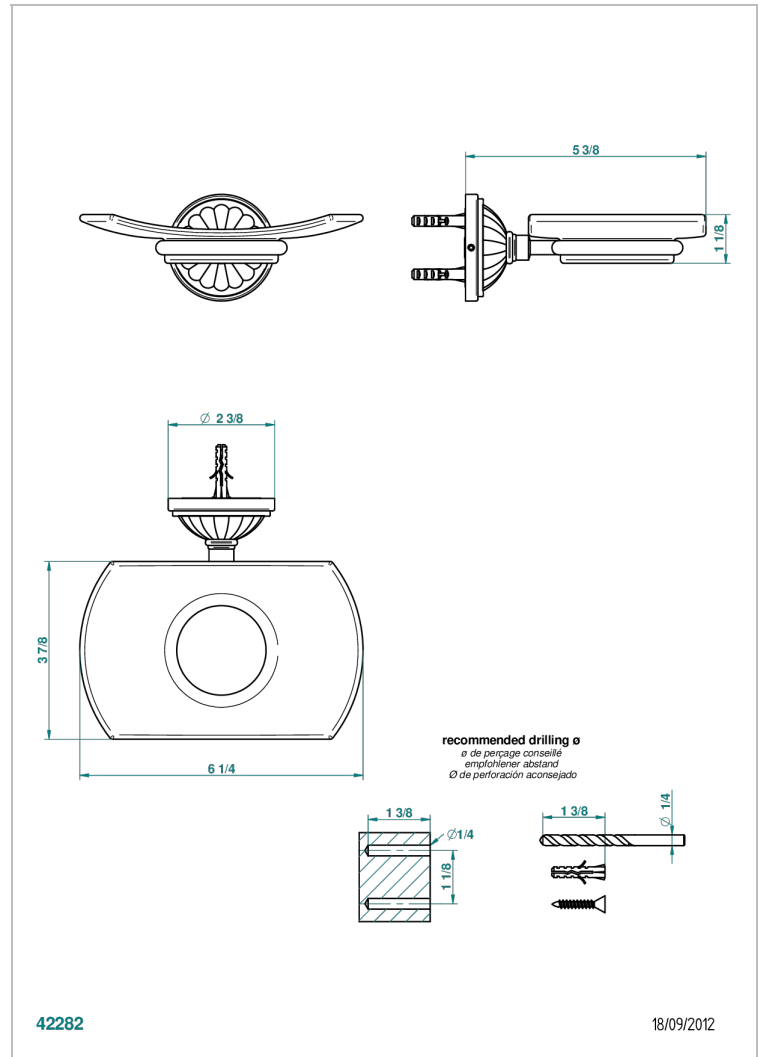

MANDARINE SATIN CRYSTAL

U1E-500

Wall mounted glass soap dish

THG[®]
PARIS

CHARACTERISTIC

- Mandarine Satin crystal
- Wall mounted glass soap dish

AVAILABLE FINITIONS

Antique nickel - H28
Black ceram - D30
Blush PVD - H62
Brass color PVD - H49
Brown bronze color PVD - F33
Gold color PVD - H52