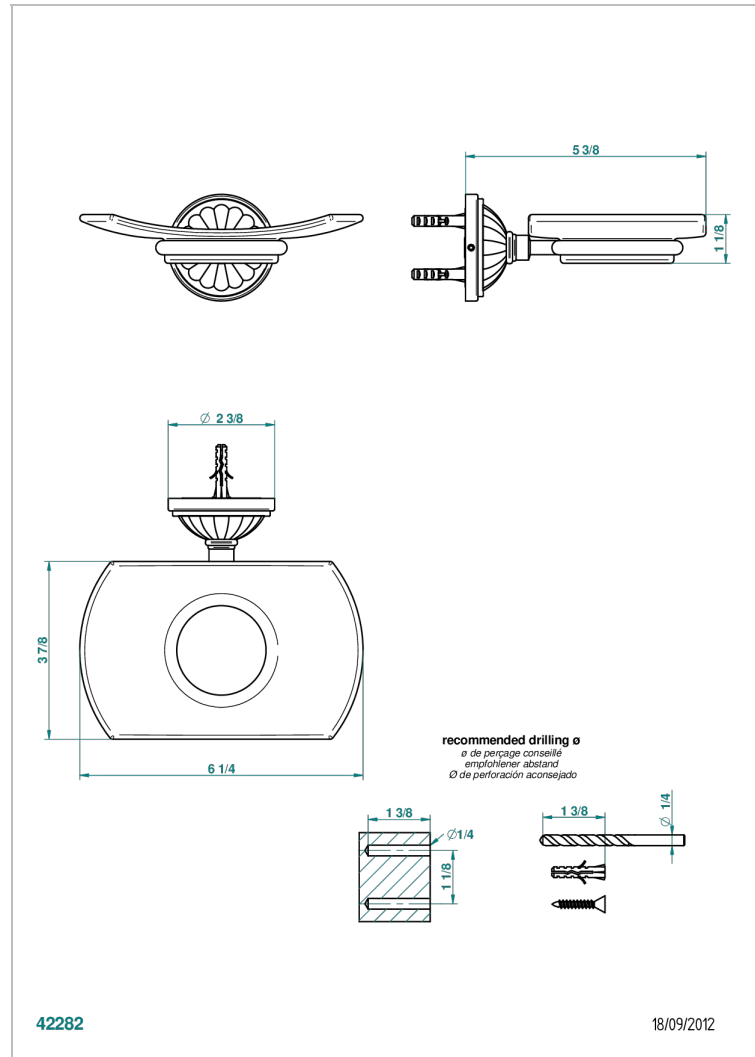

MANDARINE SATIN CRYSTAL

U1E-500

Wall mounted glass soap dish

THG[®]
PARIS

CHARACTERISTIC

- Mandarine Satin crystal
- Wall mounted glass soap dish

AVAILABLE FINITIONS

Antique nickel - H28
Black ceram - D30
Blush PVD - H62
Brass color PVD - H49
Brown bronze color PVD - F33
Gold color PVD - H52