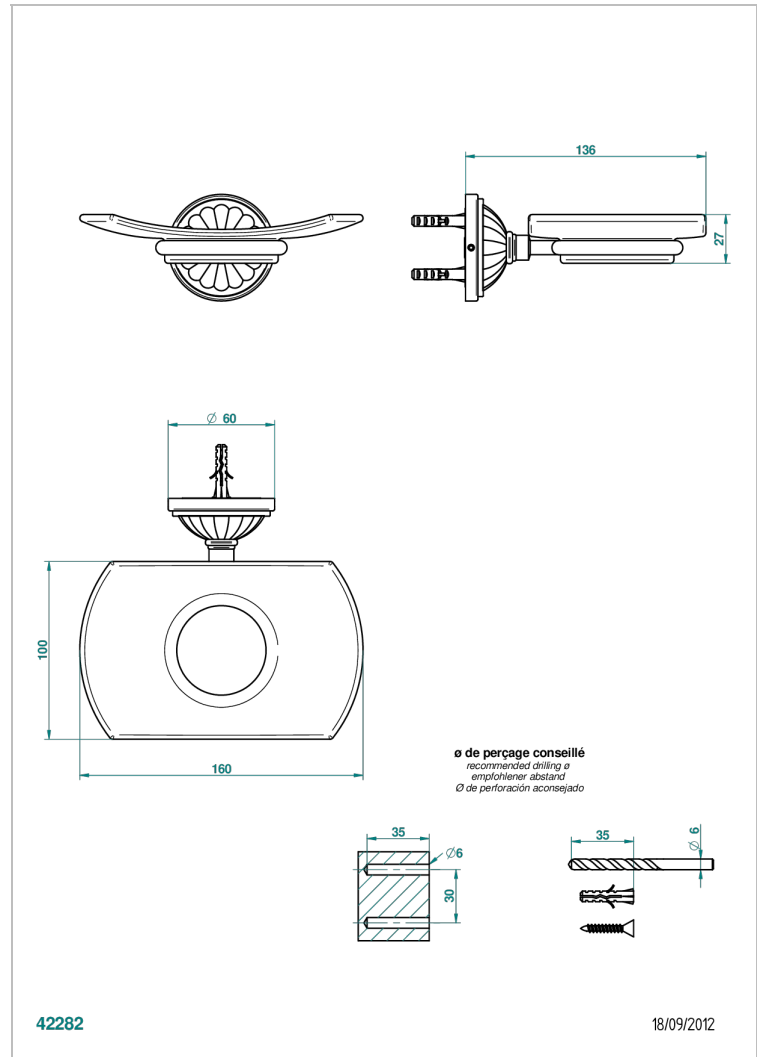

MANDARINE SATIN CRYSTAL

U1E-500

Wall mounted glass soap dish

THG[®]
PARIS

CHARACTERISTIC

- Mandarine Satin crystal
- Wall mounted glass soap dish

AVAILABLE FINITIONS

Antique nickel - H28
Black ceram - D30
Blush PVD - H62
Brass color PVD - H49
Brown bronze color PVD - F33
Gold color PVD - H52