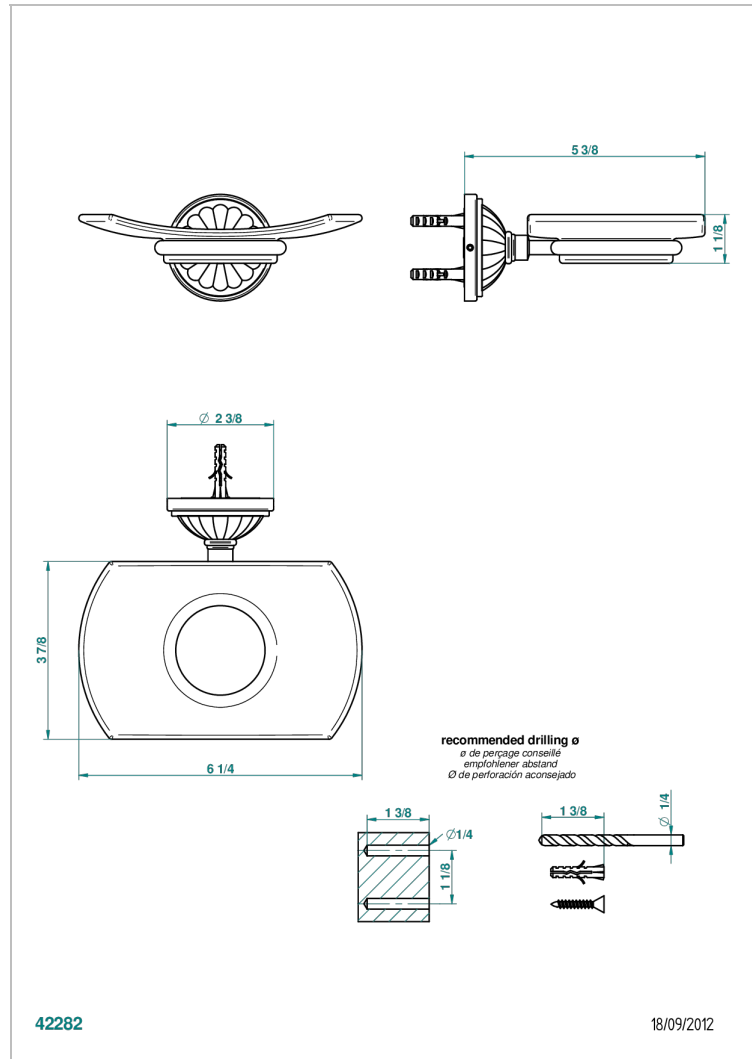

# MANDARINE SATIN CRYSTAL

U1E-500

Wall mounted glass soap dish

THG<sup>®</sup>  
PARIS

## CHARACTERISTIC

- Mandarine Satin crystal
- Wall mounted glass soap dish