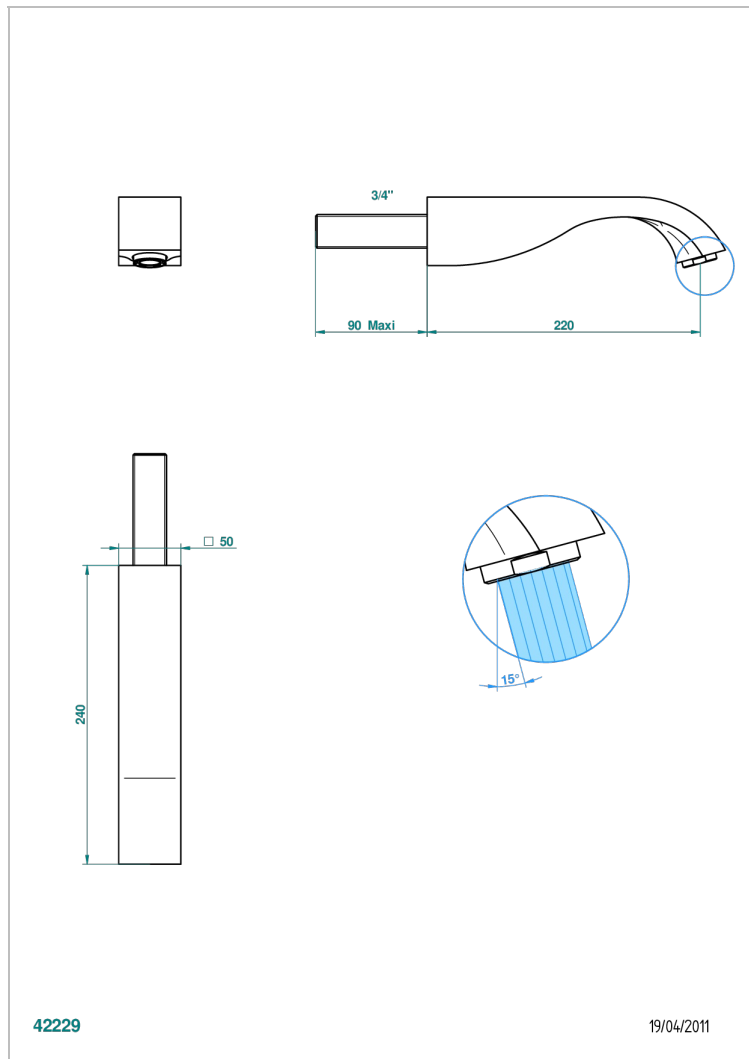

MASQUE DE FEMME SMOOTH METAL

A2U-43SGB

Basin wall spout 3/4 no T junction

THG[®]
PARIS

CHARACTERISTIC

- Masque de Femme Smooth metal
- Basin wall spout 3/4 no T junction

TECHNICAL SPECS

- Recommandé : 3 bars (max. 5 bars) - Advised : 43,5 psi (max. 72 psi)
- 15 l/min à 3 bars (4 gpm at 43.5 psi)

AVAILABLE FINITIONS

Antique nickel - H28
Black ceram - D30
Blush PVD - H62
Brass color PVD - H49
Brown bronze color PVD - F33
Gold color PVD - H52

Graphite PVD - H64
Matt Umber PVD - H67
Matt blush PVD - H60
Matt brass color PVD - H50
Matt brown bronze color PVD - F34
Matt chrome - C02