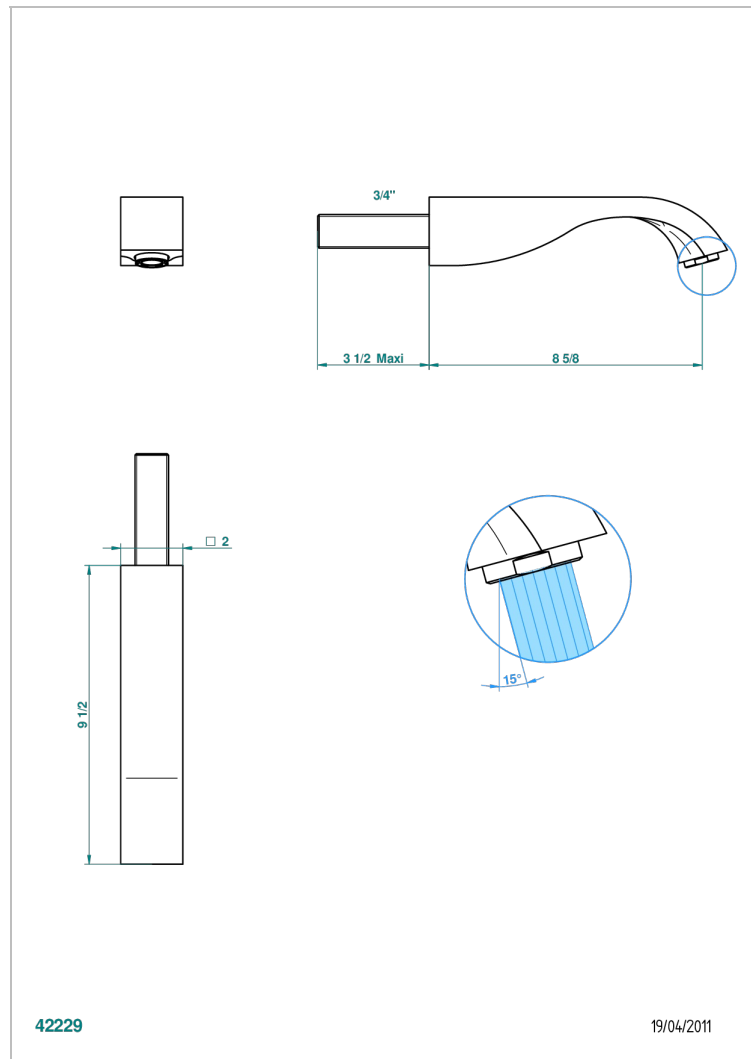

# MASQUE DE FEMME SMOOTH METAL

A2U-43SGB

Basin wall spout 3/4 no T junction

## CHARACTERISTIC

- Masque de Femme Smooth metal
- Basin wall spout 3/4 no T junction

## TECHNICAL SPECS

- Recommandé : 3 bars (max. 5 bars) - Advised : 43,5 psi (max. 72 psi)
- 15 l/min à 3 bars (4 gpm at 43.5 psi)