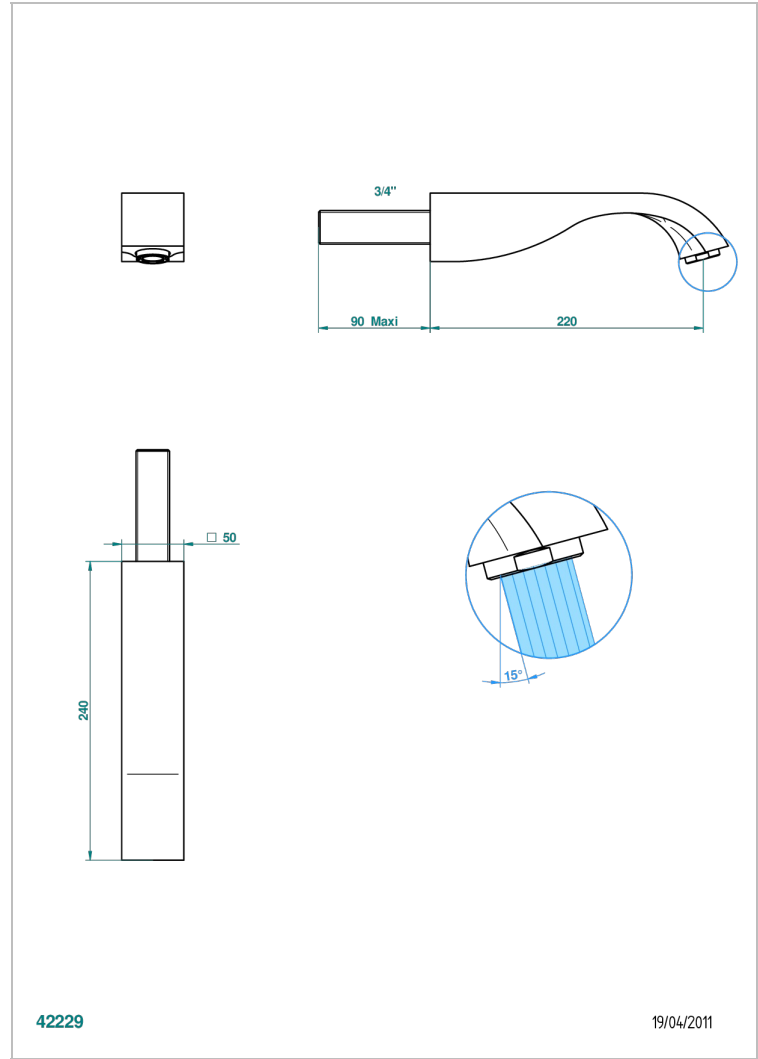

# MASQUE DE FEMME SOLAIRE

A2S-43SGB

Basin wall spout 3/4 no T junction

THG<sup>®</sup>  
PARIS

## CHARACTERISTIC

- Masque de Femme Solaire
- Basin wall spout 3/4 no T junction