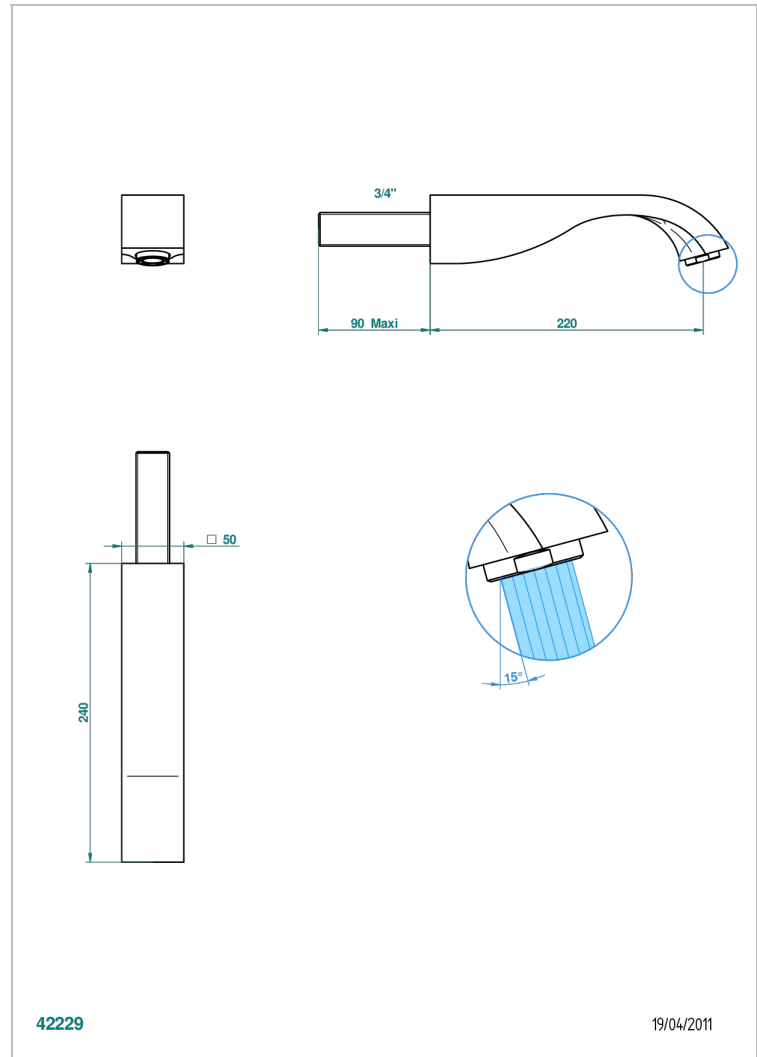

# MASQUE DE FEMME SOLAIRE

A2S-43SGB

Basin wall spout 3/4 no T junction

THG<sup>®</sup>  
PARIS

## CHARACTERISTIC

- Masque de Femme Solaire
- Basin wall spout 3/4 no T junction