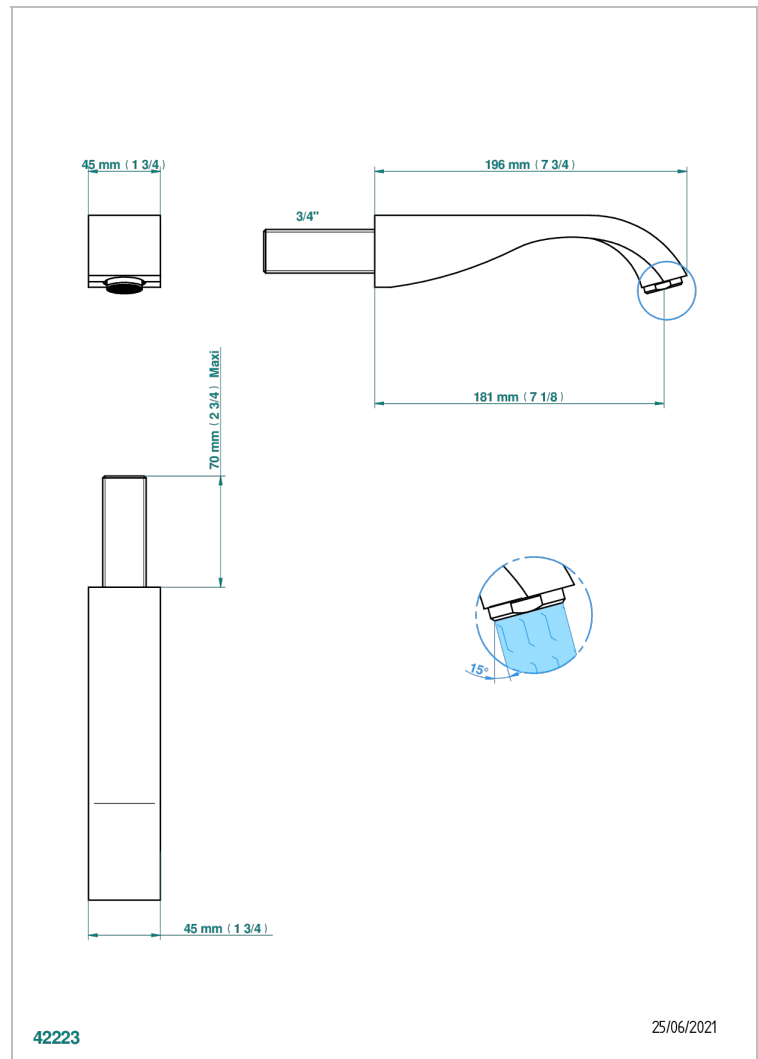

# MASQUE DE FEMME SMOOTH METAL

A2U-43GB

Basin wall spout 3/4 no T junction

THG<sup>®</sup>  
PARIS

## CHARACTERISTIC

- Masque de Femme Smooth metal
- Basin wall spout 3/4 no T junction

## TECHNICAL SPECS

- Recommandé : 3 bars (max. 5 bars) - Advised : 43,5 psi (max. 72 psi)
- 15 l/min à 3 bars (4 gpm at 43.5 psi)