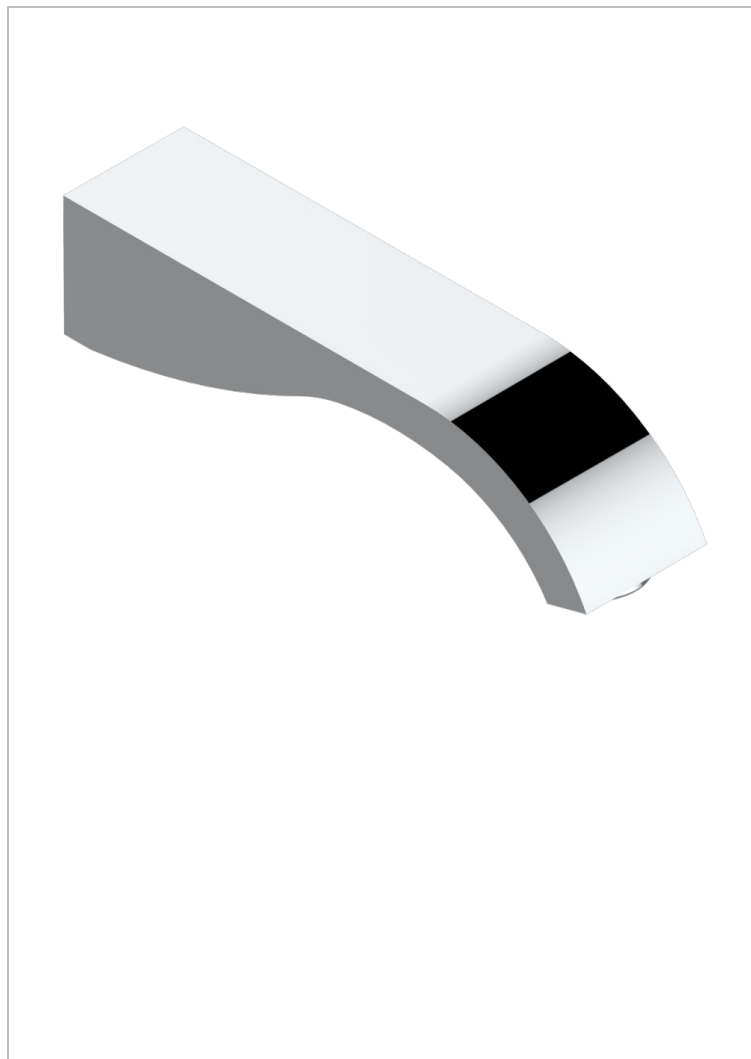

MASQUE DE FEMME SMOOTH METAL

A2U-43GB

Basin wall spout 3/4 no T junction

THG[®]
PARIS

CHARACTERISTIC

- Masque de Femme Smooth metal
- Basin wall spout 3/4 no T junction

TECHNICAL SPECS

- Recommandé : 3 bars (max. 5 bars) - Advised : 43,5 psi (max. 72 psi)
- 15 l/min à 3 bars (4 gpm at 43.5 psi)

AVAILABLE FINITIONS

Antique nickel - H28
Black ceram - D30
Blush PVD - H62
Brass color PVD - H49
Brown bronze color PVD - F33
Gold color PVD - H52

Graphite PVD - H64
Matt Umber PVD - H67
Matt blush PVD - H60
Matt brass color PVD - H50
Matt brown bronze color PVD - F34
Matt chrome - C02

Matt gold - F07
Matt gold color PVD - H53
Matt graphite PVD - H65
Matt nickel (color finish) - C01
Matt nickel color PVD - H56
Nickel color PVD - H55

Polished chrome (color finish) - A02
Polished chrome / Polished gold (color finish) - G02
Polished gold (color finish) - F01
Polished nickel - B01
Soft gold - F30
Soft matt gold - F31
Umber PVD - H66