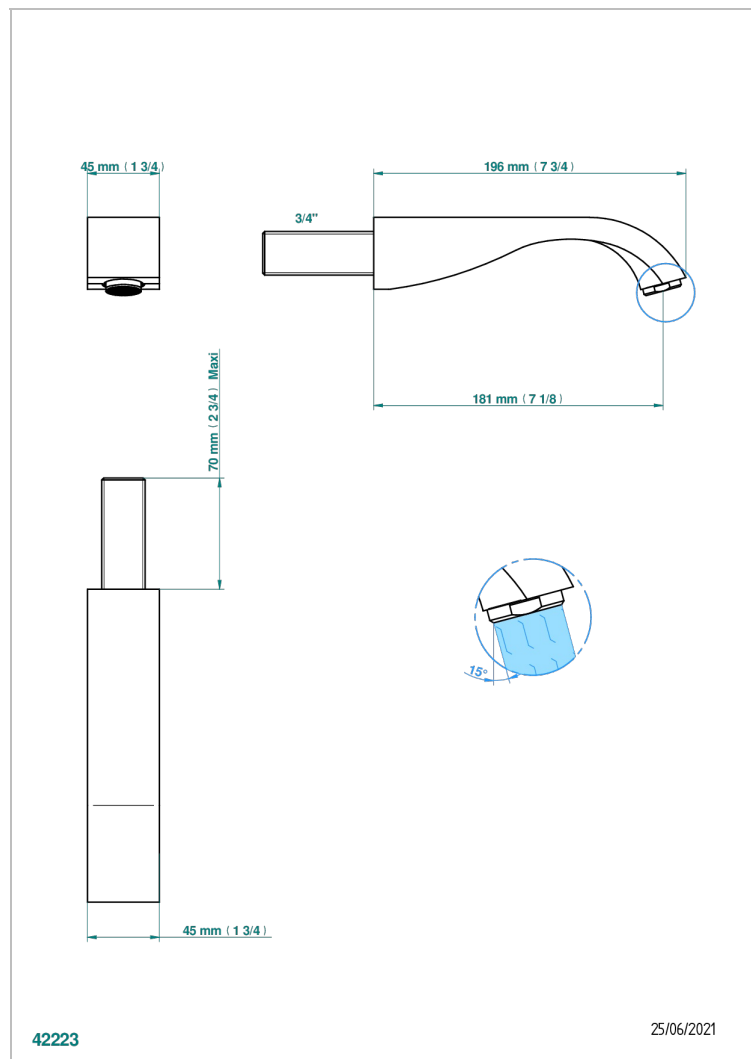

MASQUE DE FEMME SMOOTH METAL

A2U-43GB

Basin wall spout 3/4 no T junction

THG[®]
PARIS

CHARACTERISTIC

- Masque de Femme Smooth metal
- Basin wall spout 3/4 no T junction

TECHNICAL SPECS

- Recommandé : 3 bars (max. 5 bars) - Advised : 43,5 psi (max. 72 psi)
- 15 l/min à 3 bars (4 gpm at 43.5 psi)