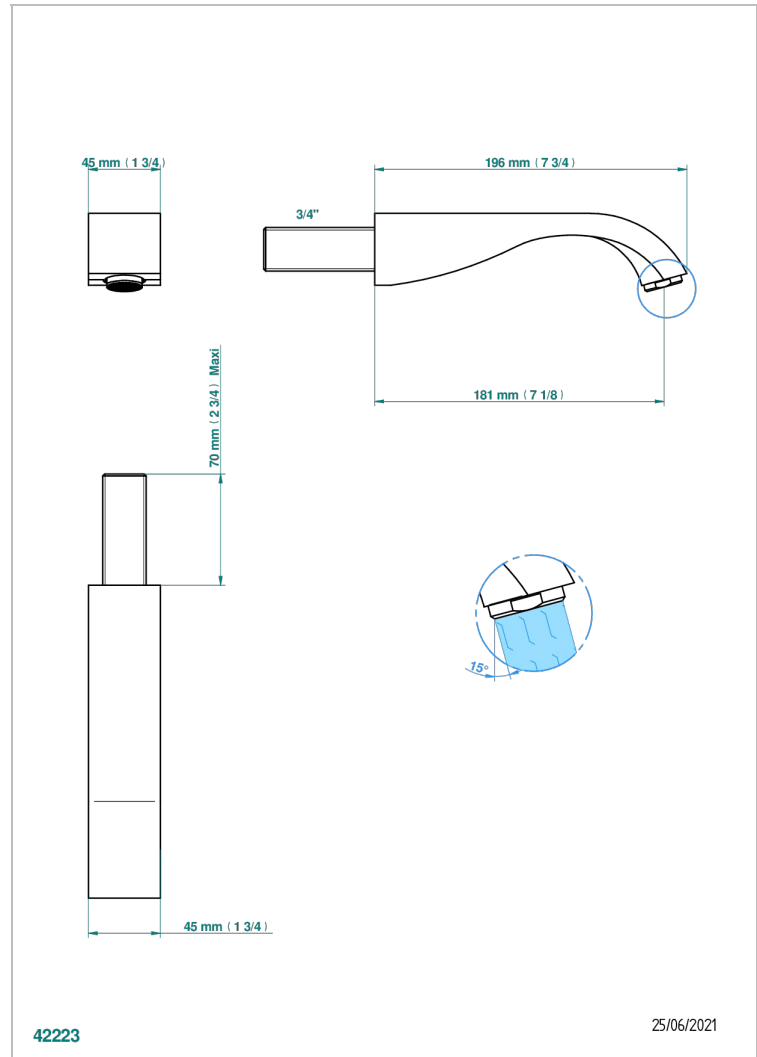

MASQUE DE FEMME ENGRAVED METAL

A2T-43GB

Basin wall spout 3/4 no T junction

THG[®]
PARIS

CHARACTERISTIC

- Masque de Femme Engraved Metal
- Basin wall spout 3/4 no T junction

TECHNICAL SPECS

- Recommandé : 3 bars (max. 5 bars) - Advised : 43,5 psi (max. 72 psi)
- 15 l/min à 3 bars (4 gpm at 43.5 psi)