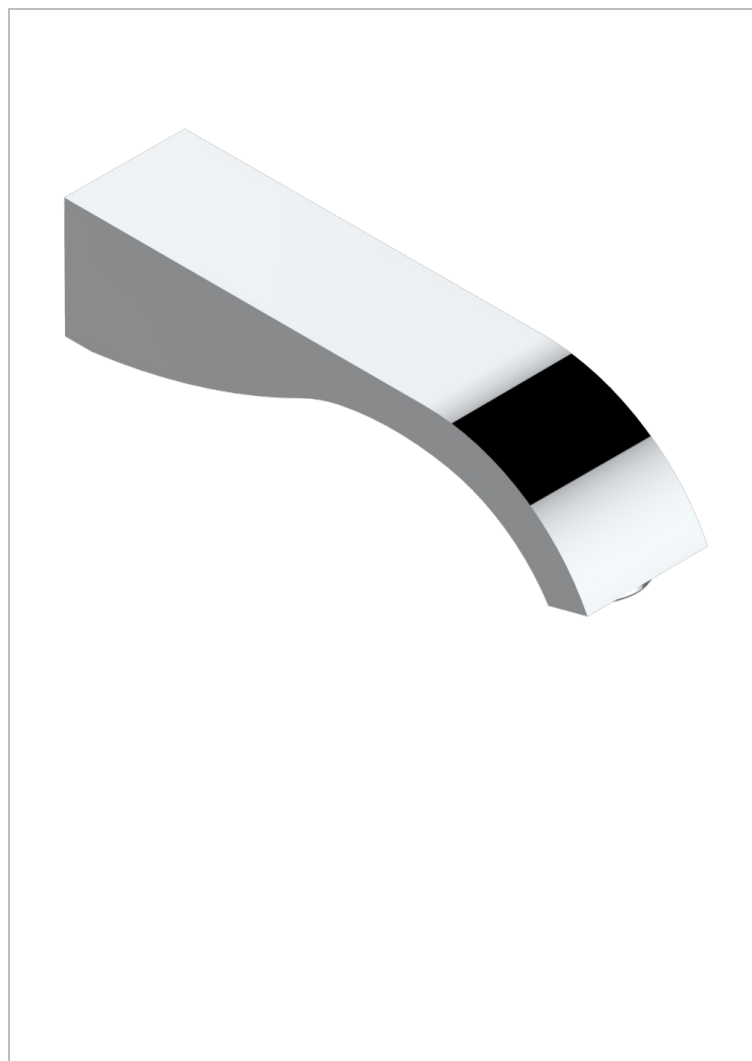

MASQUE DE FEMME ENGRAVED METAL

A2T-43GB

Basin wall spout 3/4 no T junction

CHARACTERISTIC

- Masque de Femme Engraved Metal
- Basin wall spout 3/4 no T junction

TECHNICAL SPECS

- Recommandé : 3 bars (max. 5 bars) - Advised : 43,5 psi (max. 72 psi)
- 15 l/min à 3 bars (4 gpm at 43.5 psi)

AVAILABLE FINITIONS

Antique nickel - H28
Black ceram - D30
Blush PVD - H62
Brass color PVD - H49
Brown bronze color PVD - F33
Gold color PVD - H52

Graphite PVD - H64
Matt Umber PVD - H67
Matt blush PVD - H60
Matt brass color PVD - H50
Matt brown bronze color PVD - F34
Matt chrome - C02

Matt gold - F07
Matt gold color PVD - H53
Matt graphite PVD - H65
Matt nickel (color finish) - C01
Matt nickel color PVD - H56
Nickel color PVD - H55

Polished chrome (color finish) - A02
Polished chrome / Polished gold (color finish) - G02
Polished gold (color finish) - F01
Polished nickel - B01
Soft gold - F30
Soft matt gold - F31
Umber PVD - H66