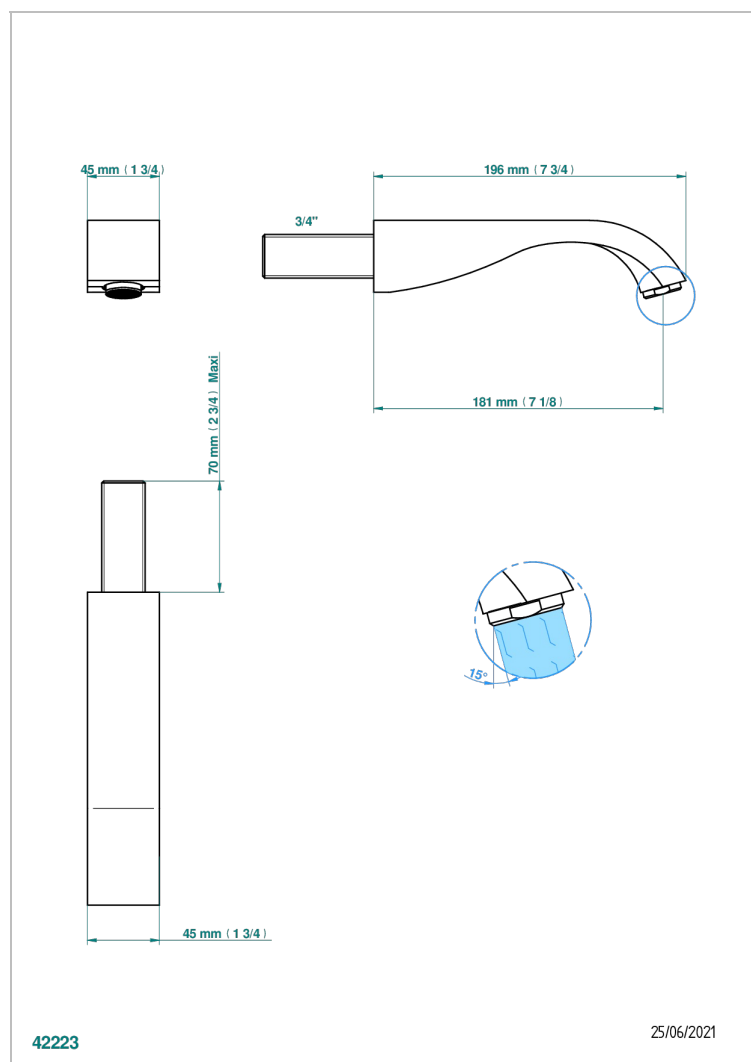

MASQUE DE FEMME ENGRAVED METAL

A2T-43GB

Basin wall spout 3/4 no T junction

CHARACTERISTIC

- Masque de Femme Engraved Metal
- Basin wall spout 3/4 no T junction

TECHNICAL SPECS

- Recommandé : 3 bars (max. 5 bars) - Advised : 43,5 psi (max. 72 psi)
- 15 l/min à 3 bars (4 gpm at 43.5 psi)