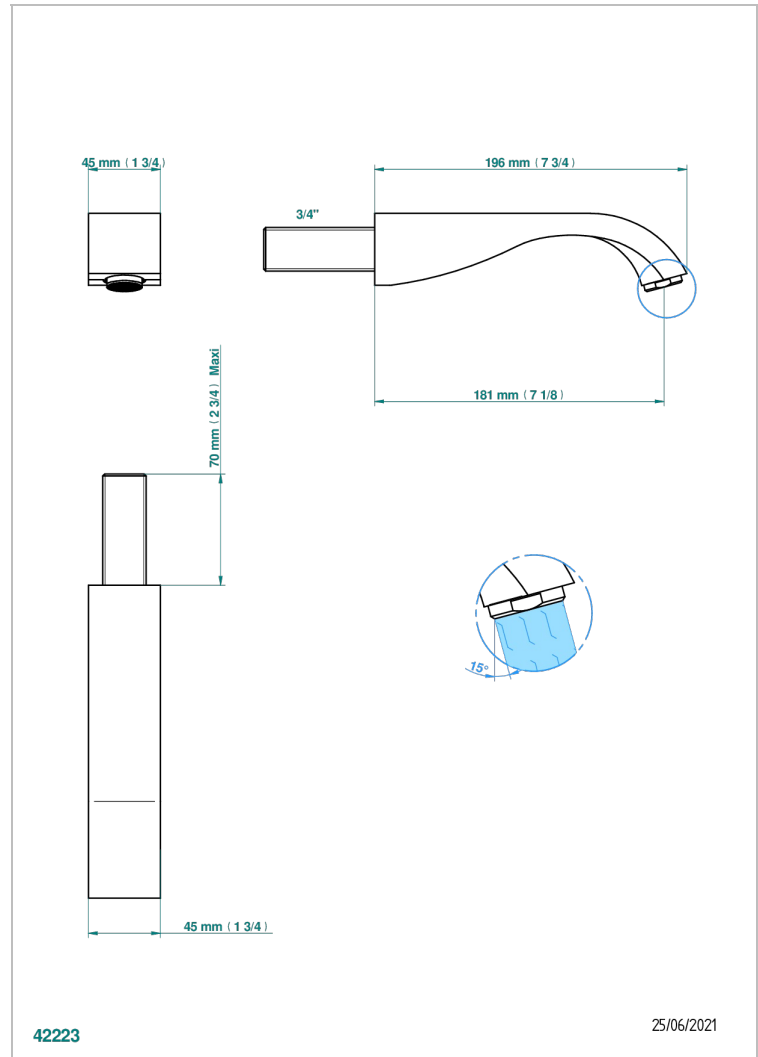

MASQUE DE FEMME SOLAIRE

A2S-43GB

Basin wall spout 3/4 no T junction

THG[®]
PARIS

CHARACTERISTIC

- Masque de Femme Solaire
- Basin wall spout 3/4 no T junction

TECHNICAL SPECS

- Recommandé : 3 bars (max. 5 bars) - Advised : 43,5 psi (max. 72 psi)
- 15 l/min à 3 bars (4 gpm at 43.5 psi)