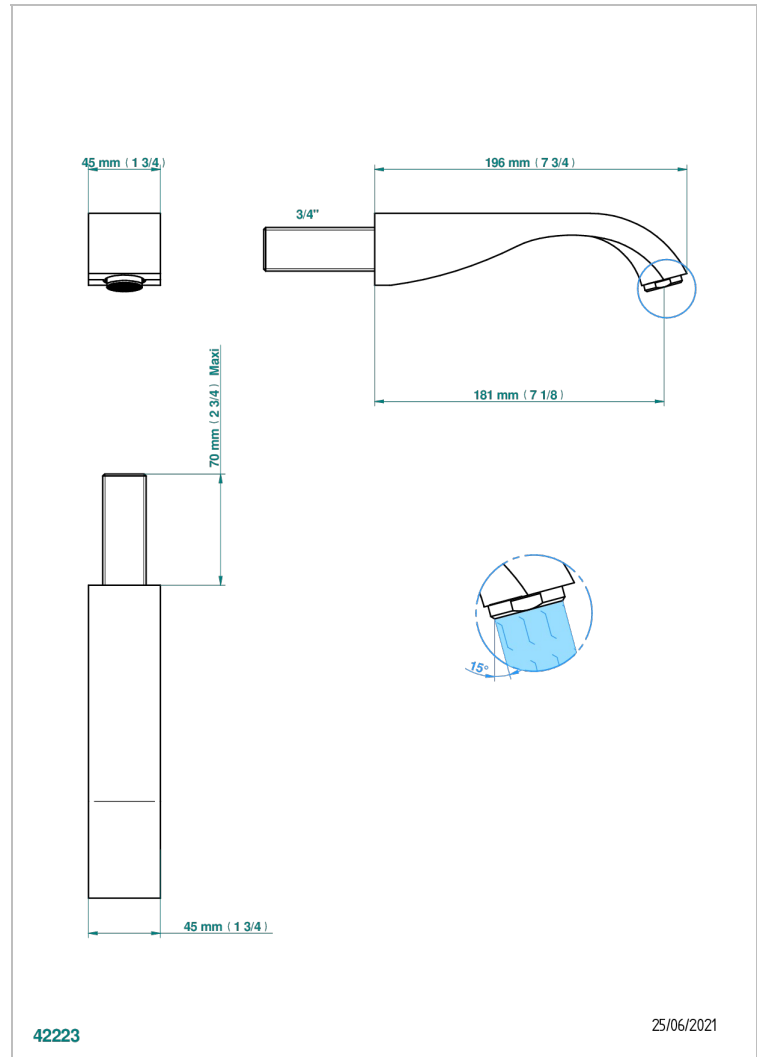

# MASQUE DE FEMME SOLAIRE

A2S-43GB

Basin wall spout 3/4 no T junction

THG<sup>®</sup>  
PARIS

## CHARACTERISTIC

- Masque de Femme Solaire
- Basin wall spout 3/4 no T junction

## TECHNICAL SPECS

- Recommandé : 3 bars (max. 5 bars) - Advised : 43,5 psi (max. 72 psi)
- 15 l/min à 3 bars (4 gpm at 43.5 psi)