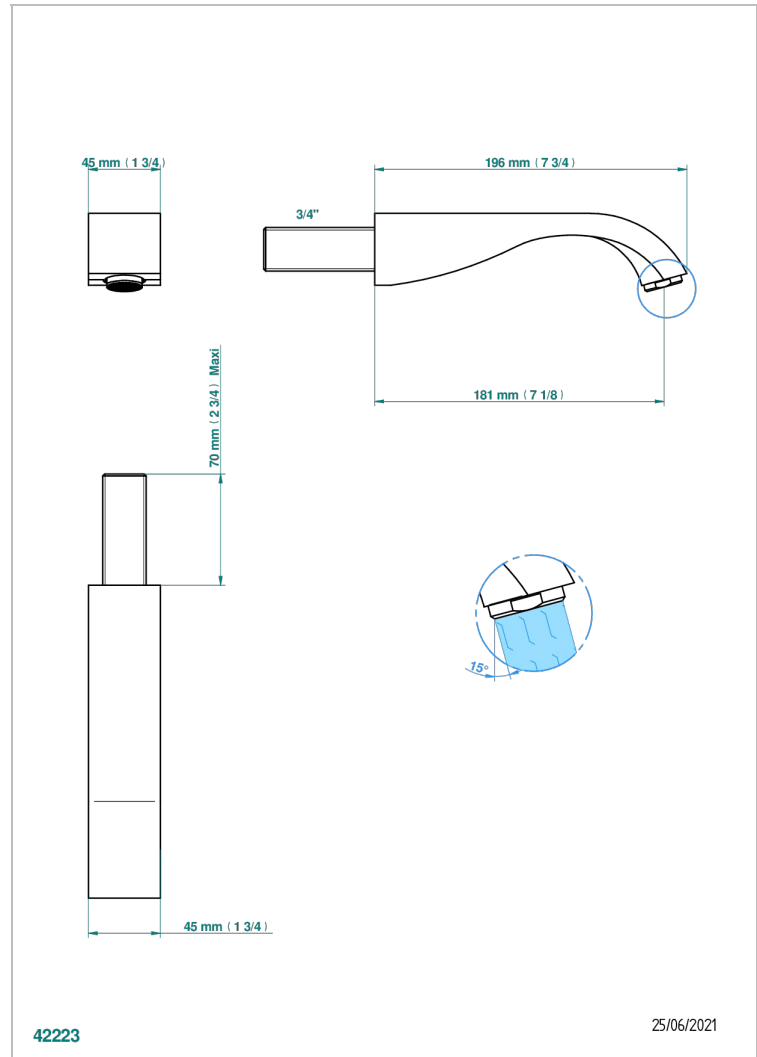

MASQUE DE FEMME SOLAIRE

A2S-43GB

Basin wall spout 3/4 no T junction

THG[®]
PARIS

CHARACTERISTIC

- Masque de Femme Solaire
- Basin wall spout 3/4 no T junction

TECHNICAL SPECS

- Recommandé : 3 bars (max. 5 bars) - Advised : 43,5 psi (max. 72 psi)
- 15 l/min à 3 bars (4 gpm at 43.5 psi)