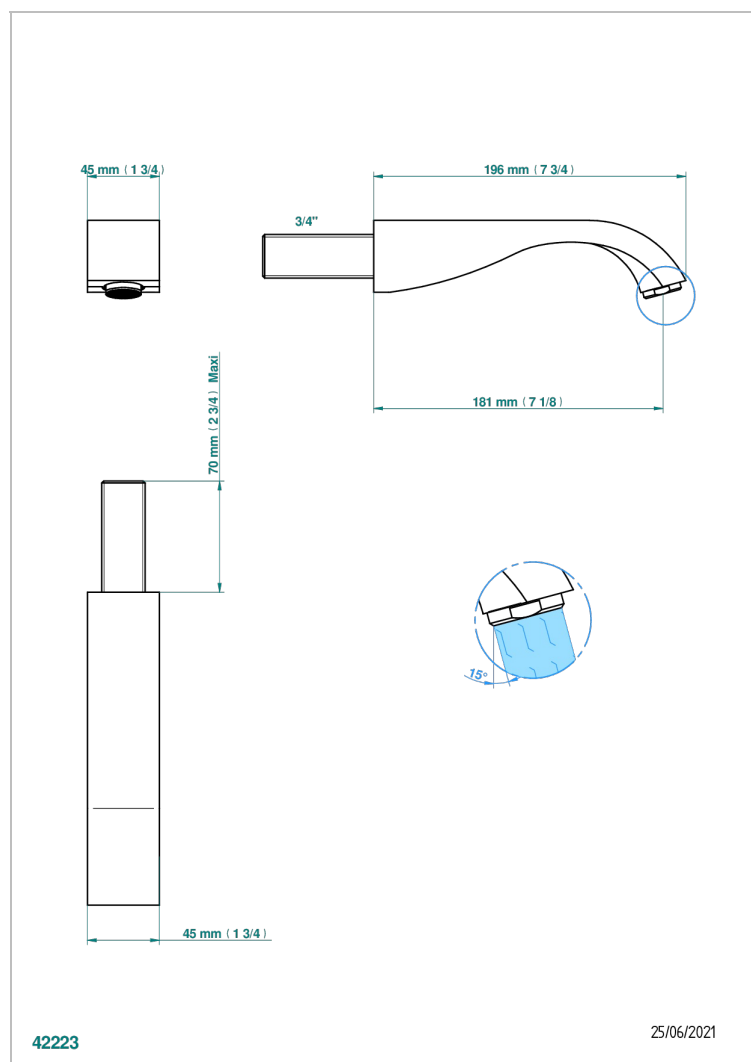

MASQUE DE FEMME LUNAIRE

A2R-43GB

Basin wall spout 3/4 no T junction

THG[®]
PARIS

CHARACTERISTIC

- Masque de Femme Lunaire
- Basin wall spout 3/4 no T junction

TECHNICAL SPECS

- Recommandé : 3 bars (max. 5 bars) - Advised : 43,5 psi (max. 72 psi)
- 15 l/min à 3 bars (4 gpm at 43.5 psi)