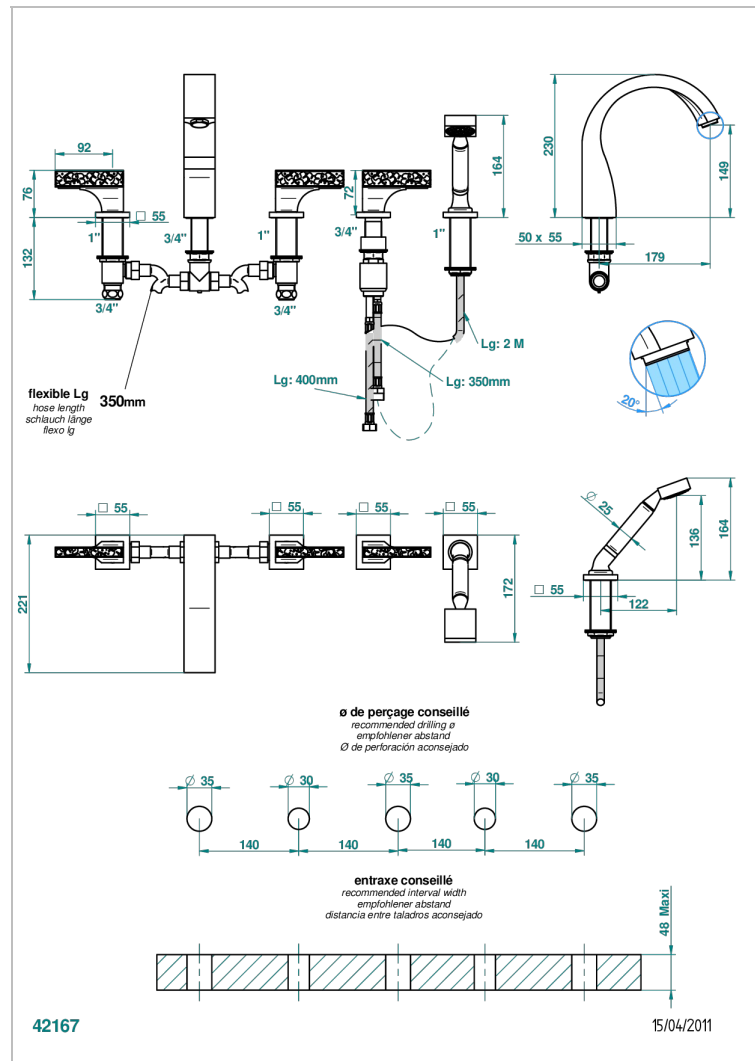

Bath/shower set with goliath spout, 2 x 3/4" valves, rim mounted ceramic mixer tap with progressive cartridge & rim mounted handshower set

CARACTERÍSTICAS

- Ginkgo
- Bath/shower set with goliath spout, 2 x 3/4" valves, rim mounted ceramic mixer tap with progressive cartridge & rim mounted handshower set

ESPECIFICACIONES TÉCNICAS

- Recommandé : 3 bars (max. 5 bars) - Advised : 43,5 psi (max. 72 psi)
- Bec : 35 l/min à 3 bars - Douchette : 9,5 l/min à 3 bars
- Spout : 9.26 gpm at 43.5 psi - Handshower : 2.5 gpm at 43.5 psi