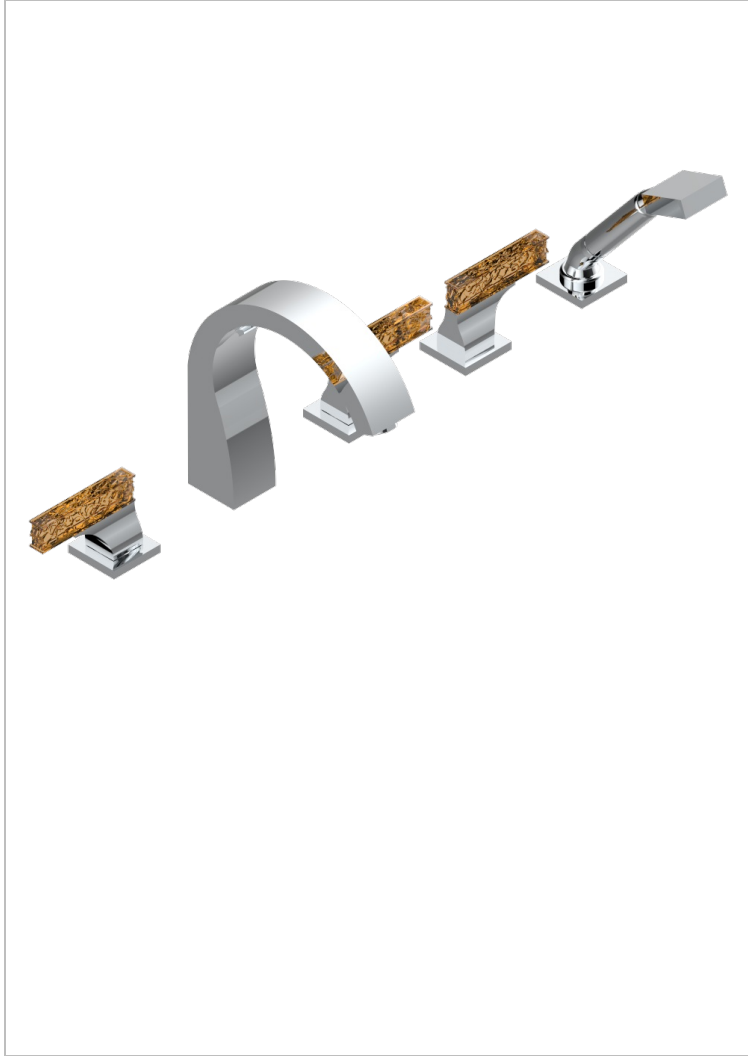

Roman tub set with 2 x 3/4" valves and rim mounted ceramic mixer with progressive cartridge and handshower

CHARACTERISTIC

- Ginkgo
- Roman tub set with 2 x 3/4" valves and rim mounted ceramic mixer with progressive cartridge and handshower

TECHNICAL SPECS

- Recommandé : 3 bars (max. 5 bars) - Advised : 43,5 psi (max. 72 psi)
- Bec : 35 l/min à 3 bars - Douchette : 9,5 l/min à 3 bars
- Spout : 9.26 gpm at 43.5 psi - Handshower : 2.5 gpm at 43.5 psi