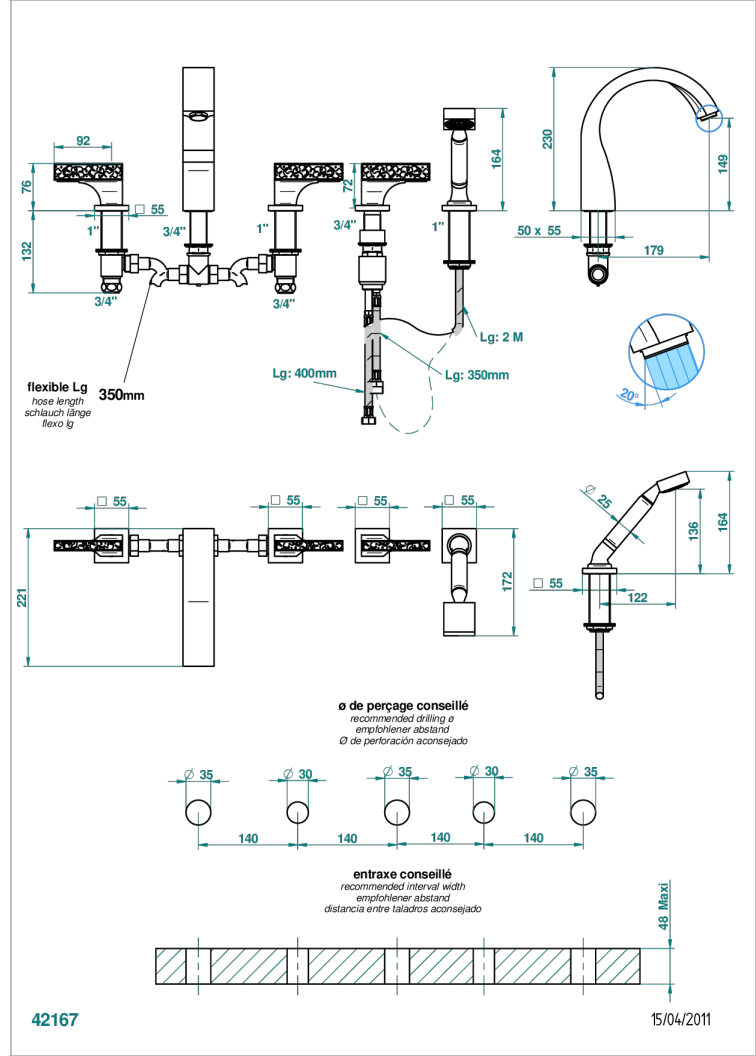

Roman tub set with 2 x 3/4" valves and rim mounted ceramic mixer with progressive cartridge and handshower

CHARACTERISTIC

- Ginkgo
- Roman tub set with 2 x 3/4" valves and rim mounted ceramic mixer with progressive cartridge and handshower

TECHNICAL SPECS

- Recommandé : 3 bars (max. 5 bars) - Advised : 43,5 psi (max. 72 psi)
- Bec : 35 l/min à 3 bars - Douchette : 9,5 l/min à 3 bars
- Spout : 9.26 gpm at 43.5 psi - Handshower : 2.5 gpm at 43.5 psi

Umber PVD - H66