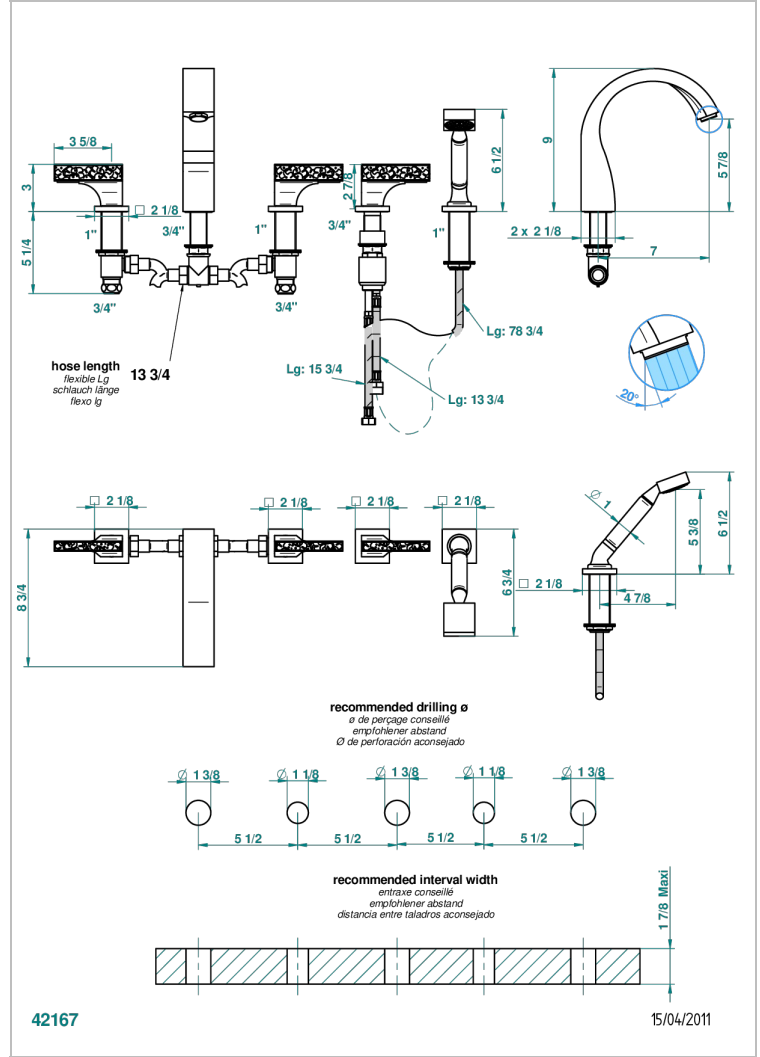

Bath/shower set with goliath spout, 2 x 3/4" valves, rim mounted ceramic mixer tap with progressive cartridge & rim mounted handshower set

CARACTERÍSTICAS

- Ginkgo
- Bath/shower set with goliath spout, 2 x 3/4" valves, rim mounted ceramic mixer tap with progressive cartridge & rim mounted handshower set

ESPECIFICACIONES TÉCNICAS

- Recommandé : 3 bars (max. 5 bars) - Advised : 43,5 psi (max. 72 psi)
- Bec : 35 l/min à 3 bars - Douchette : 9,5 l/min à 3 bars
- Spout : 9.26 gpm at 43.5 psi - Handshower : 2.5 gpm at 43.5 psi