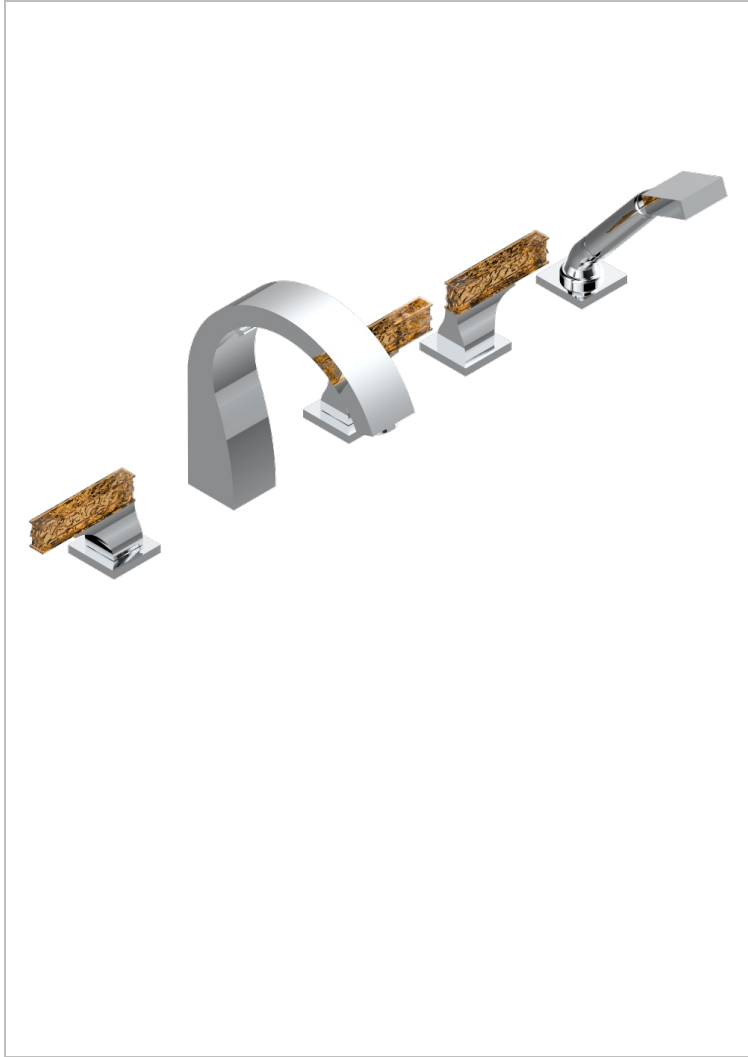

Bath/shower set with goliath spout, 2 x 3/4" valves, rim mounted ceramic mixer tap with progressive cartridge & rim mounted handshower set

CARACTERÍSTICAS

- Ginkgo
- Bath/shower set with goliath spout, 2 x 3/4" valves, rim mounted ceramic mixer tap with progressive cartridge & rim mounted handshower set

ESPECIFICACIONES TÉCNICAS

- Recommandé : 3 bars (max. 5 bars) - Advised : 43,5 psi (max. 72 psi)
- Bec : 35 l/min à 3 bars - Douchette : 9,5 l/min à 3 bars
- Spout : 9.26 gpm at 43.5 psi - Handshower : 2.5 gpm at 43.5 psi

ACABADOS DISPONIBLES

Cerámica negra mate - D30
Cromo - A02
Cromo / dorado - G02
Cromo mate - C02
Dorado - F01
Dorado mate - F07

Dorado pálido - F30
Dorado pálido mate (sin barniz) - F31
Níquel - B01
Níquel mate - C01
Níquel viejo - H28
Pvd blush - H62