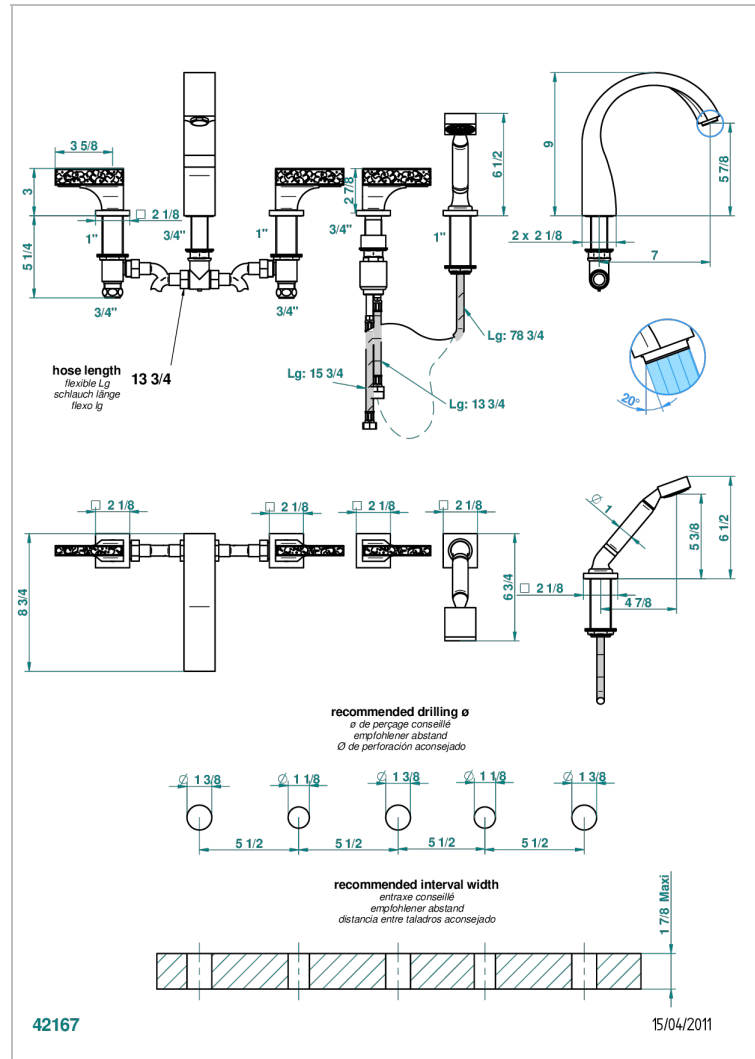

Roman tub set with 2 x 3/4" valves and rim mounted ceramic mixer with progressive cartridge and handshower

CHARACTERISTIC

- Ginkgo
- Roman tub set with 2 x 3/4" valves and rim mounted ceramic mixer with progressive cartridge and handshower

TECHNICAL SPECS

- Recommandé : 3 bars (max. 5 bars) - Advised : 43,5 psi (max. 72 psi)
- Bec : 35 l/min à 3 bars - Douchette : 9,5 l/min à 3 bars
- Spout : 9.26 gpm at 43.5 psi - Handshower : 2.5 gpm at 43.5 psi

Umber PVD - H66