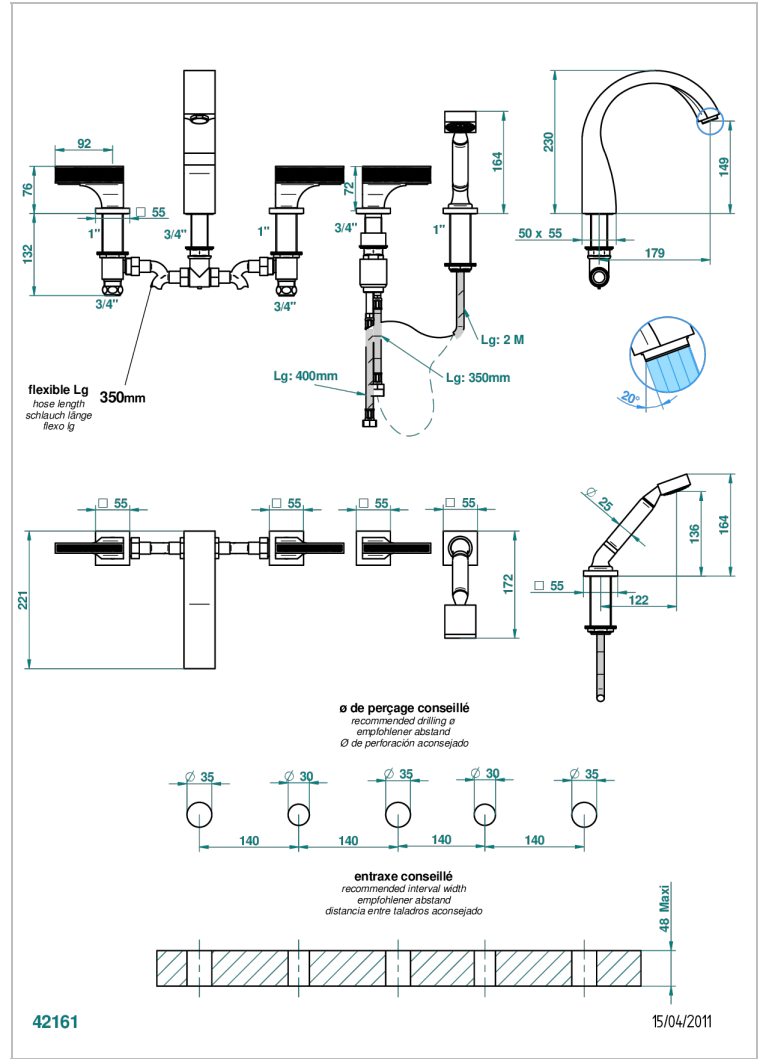

Bath/shower set with goliath spout, 2 x 3/4" valves, rim mounted ceramic mixer tap with progressive cartridge & rim mounted handshower set

CARACTERÍSTICAS

- Vegetal
- Bath/shower set with goliath spout, 2 x 3/4" valves, rim mounted ceramic mixer tap with progressive cartridge & rim mounted handshower set

ESPECIFICACIONES TÉCNICAS

- Recommandé : 3 bars (max. 5 bars) - Advised : 43,5 psi (max. 72 psi)
- Bec : 35 l/min à 3 bars - Douchette : 9,5 l/min à 3 bars
- Spout : 9.26 gpm at 43.5 psi - Handshower : 2.5 gpm at 43.5 psi