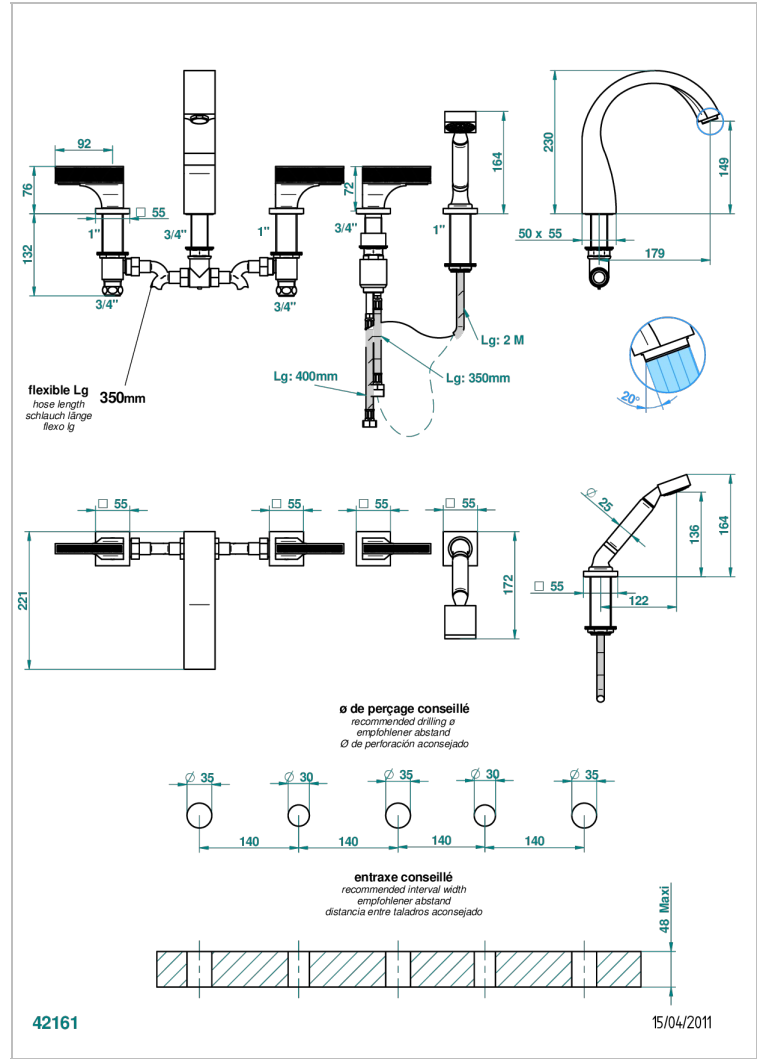

Roman tub set with 2 x 3/4" valves and rim mounted ceramic mixer with progressive cartridge and handshower

CHARACTERISTIC

- Vegetal
- Roman tub set with 2 x 3/4" valves and rim mounted ceramic mixer with progressive cartridge and handshower

TECHNICAL SPECS

- Recommandé : 3 bars (max. 5 bars) - Advised : 43,5 psi (max. 72 psi)
- Bec : 35 l/min à 3 bars - Douchette : 9,5 l/min à 3 bars
- Spout : 9.26 gpm at 43.5 psi - Handshower : 2.5 gpm at 43.5 psi

Umber PVD - H66