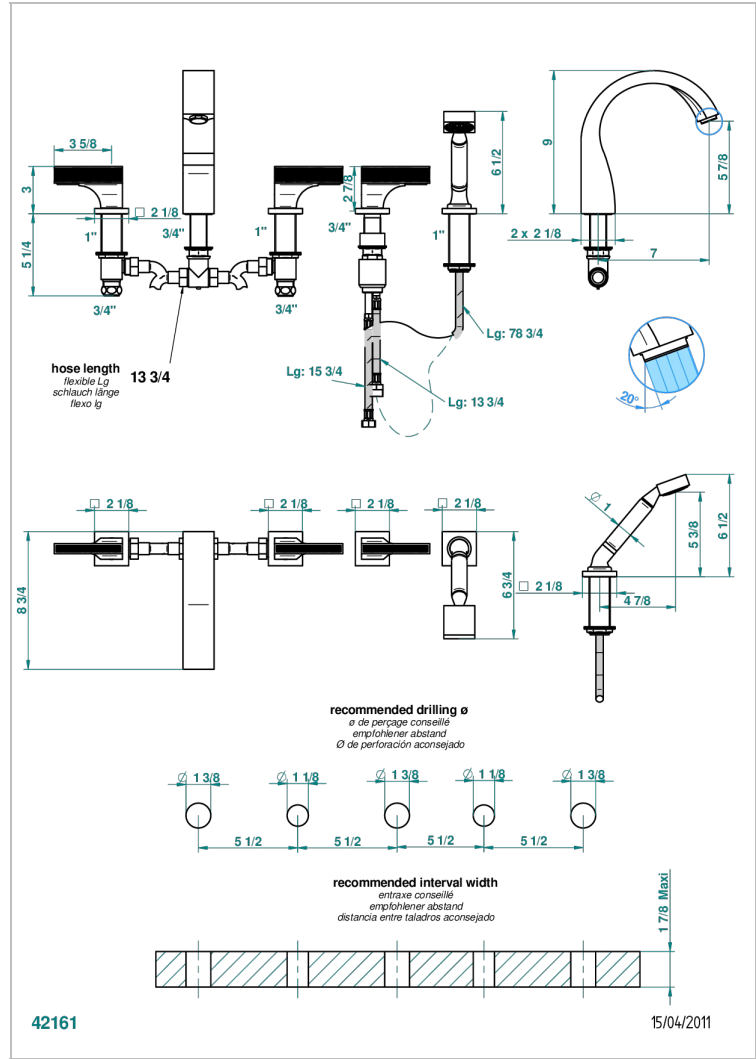

Roman tub set with 2 x 3/4" valves and rim mounted ceramic mixer with progressive cartridge and handshower

### CHARACTERISTIC

- Vegetal
- Roman tub set with 2 x 3/4" valves and rim mounted ceramic mixer with progressive cartridge and handshower

### TECHNICAL SPECS

- Recommandé : 3 bars (max. 5 bars) - Advised : 43,5 psi (max. 72 psi)
- Bec : 35 l/min à 3 bars - Douchette : 9,5 l/min à 3 bars
- Spout : 9.26 gpm at 43.5 psi - Handshower : 2.5 gpm at 43.5 psi

Umber PVD - H66