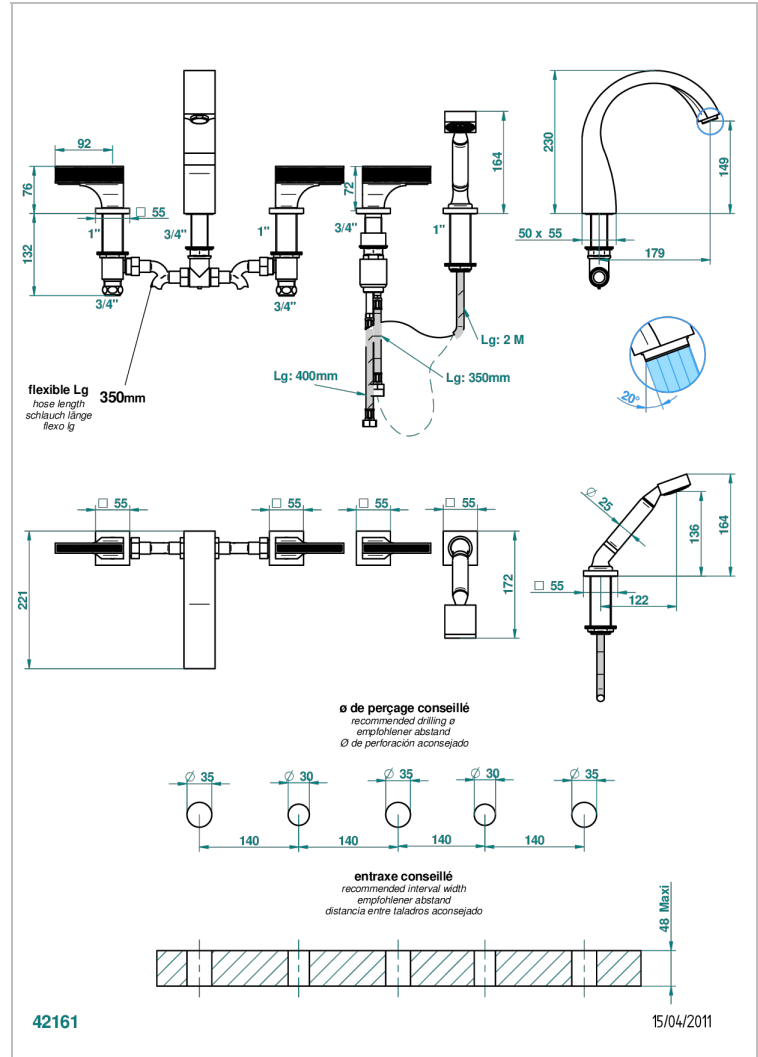

5-hole bath/shower mixer with goliath spout, 2 x 3/4" valves, and rim mounted handshower supplied by progressive cartridge mixer

## CHARACTERISTIC

- Vegetal
- 5-hole bath/shower mixer with goliath spout, 2 x 3/4" valves, and rim mounted handshower supplied by progressive cartridge mixer

## TECHNICAL SPECS

- Recommandé : 3 bars (max. 5 bars) - Advised : 43,5 psi (max. 72 psi)
- Bec : 35 l/min à 3 bars - Douchette : 9,5 l/min à 3 bars
- Spout : 9.26 gpm at 43.5 psi - Handshower : 2.5 gpm at 43.5 psi