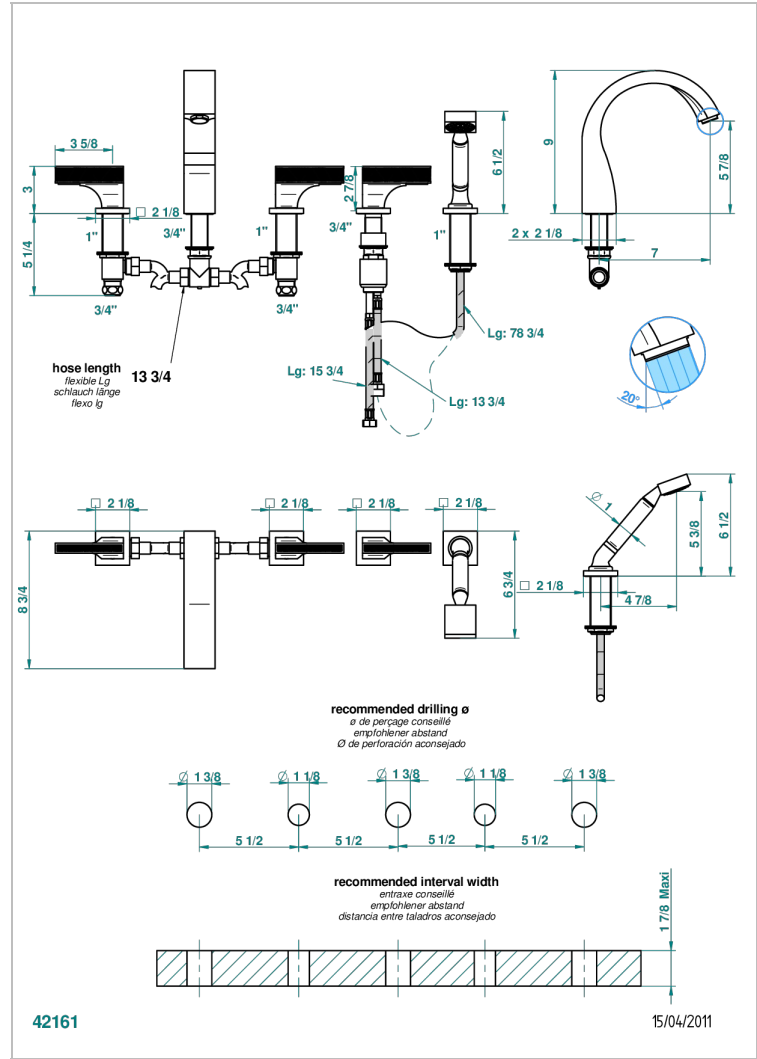

5-hole bath/shower mixer with goliath spout, 2 x 3/4" valves, and rim mounted handshower supplied by progressive cartridge mixer

CHARACTERISTIC

- Vegetal
- 5-hole bath/shower mixer with goliath spout, 2 x 3/4" valves, and rim mounted handshower supplied by progressive cartridge mixer

TECHNICAL SPECS

- Recommandé : 3 bars (max. 5 bars) - Advised : 43,5 psi (max. 72 psi)
- Bec : 35 l/min à 3 bars - Douchette : 9,5 l/min à 3 bars
- Spout : 9.26 gpm at 43.5 psi - Handshower : 2.5 gpm at 43.5 psi