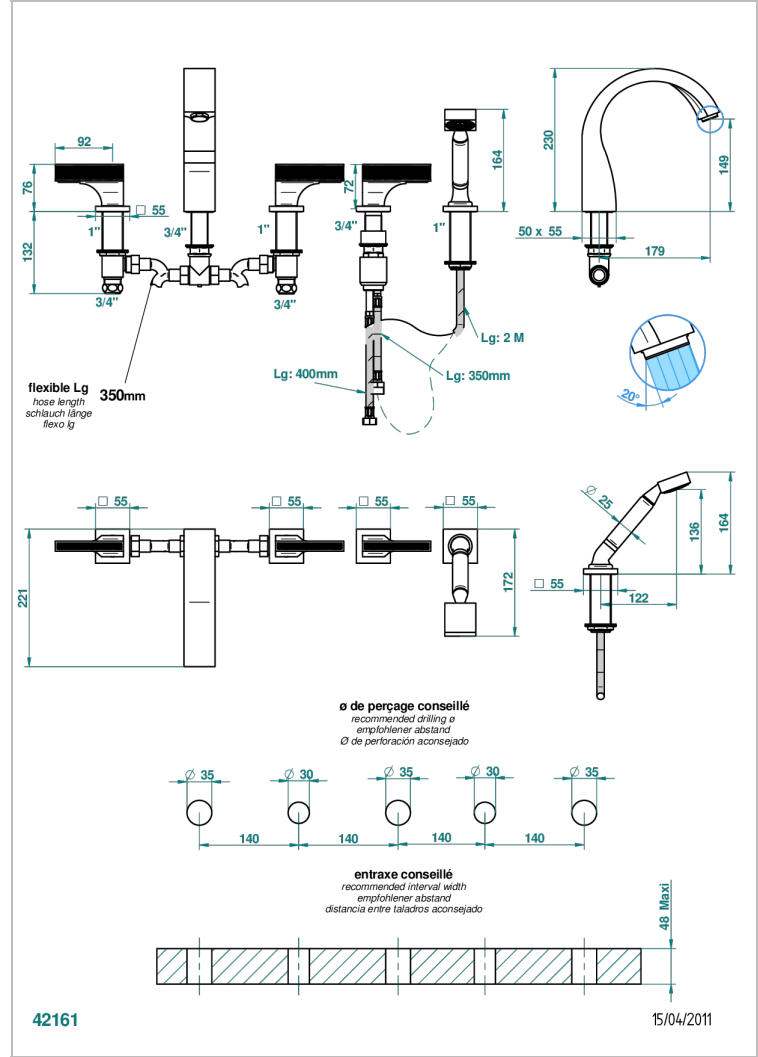

5-hole bath/shower mixer with goliath spout, 2 x 3/4" valves, and rim mounted handshower supplied by progressive cartridge mixer

CHARACTERISTIC

- Vegetal
- 5-hole bath/shower mixer with goliath spout, 2 x 3/4" valves, and rim mounted handshower supplied by progressive cartridge mixer

TECHNICAL SPECS

- Recommandé : 3 bars (max. 5 bars) - Advised : 43,5 psi (max. 72 psi)
- Bec : 35 l/min à 3 bars - Douchette : 9,5 l/min à 3 bars
- Spout : 9.26 gpm at 43.5 psi - Handshower : 2.5 gpm at 43.5 psi