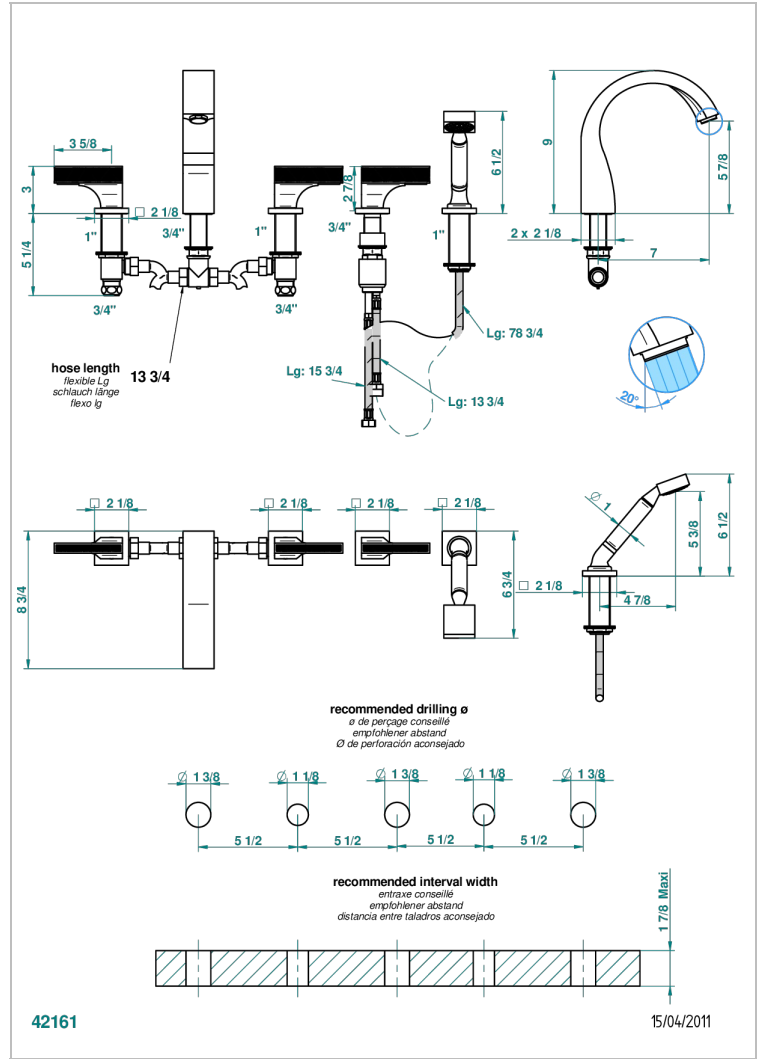

5-hole bath/shower mixer with goliath spout, 2 x 3/4" valves, and rim mounted handshower supplied by progressive cartridge mixer

CHARACTERISTIC

- Vegetal
- 5-hole bath/shower mixer with goliath spout, 2 x 3/4" valves, and rim mounted handshower supplied by progressive cartridge mixer

TECHNICAL SPECS

- Recommandé : 3 bars (max. 5 bars) - Advised : 43,5 psi (max. 72 psi)
- Bec : 35 l/min à 3 bars - Douchette : 9,5 l/min à 3 bars
- Spout : 9.26 gpm at 43.5 psi - Handshower : 2.5 gpm at 43.5 psi