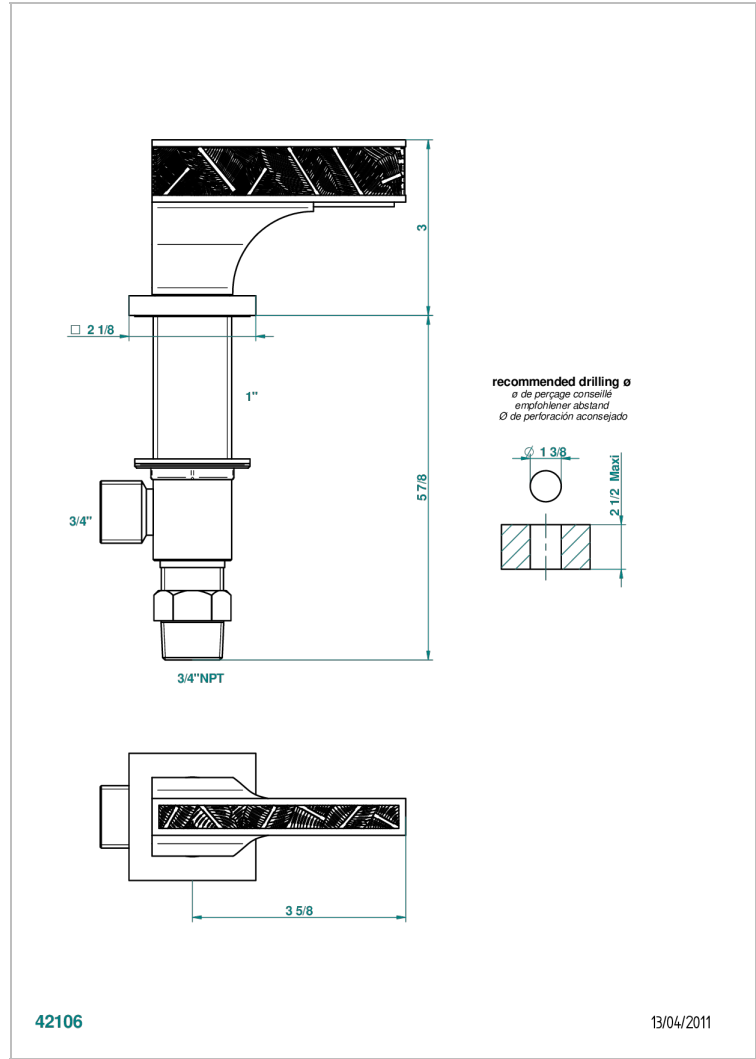

VEGETAL

U5F-36/CUS

3/4" deck valve with trim - Cold

CHARACTERISTIC

- ASME : ASME A112.18.1-2011/CSA B125.1-11

STANDARDS

AVAILABLE FINITIONS

Black ceram - D30
 Blush PVD - H62
 Brass color PVD - H49
 Brown bronze color PVD - F33
 Chrome polished - A02
 Chrome polished / gold polished - G02