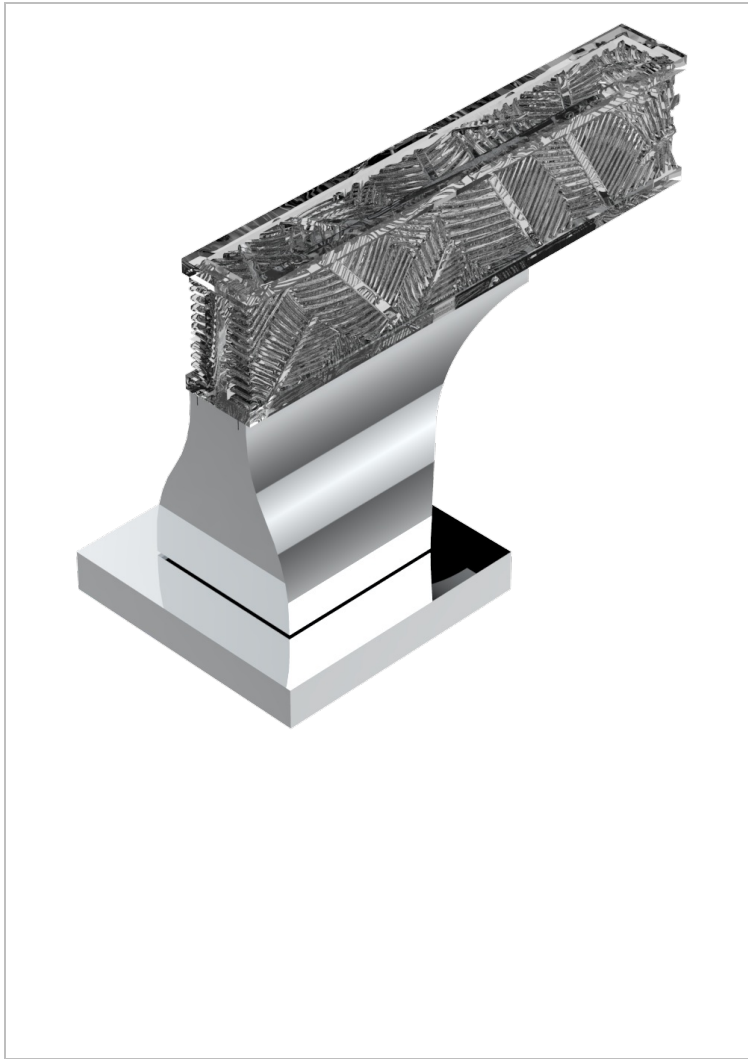

VEGETAL

U5F-36/CUS

3/4" deck valve with trim - Cold

CHARACTERISTIC

- ASME : ASME A112.18.1-2011/CSA B125.1-11

STANDARDS

AVAILABLE FINITIONS

Black ceram - D30
 Blush PVD - H62
 Brass color PVD - H49
 Brown bronze color PVD - F33
 Chrome polished - A02
 Chrome polished / gold polished - G02

Gold color PVD - H52
 Gold mat - F07
 Gold polished - F01
 Graphite PVD - H64
 Matt Umber PVD - H67
 Matt blush PVD - H60

Matt brass color PVD - H50
 Matt brown bronze color PVD - F34
 Matt chrome (American satin) - C02
 Matt gold color PVD - H53
 Matt graphite PVD - H65
 Matt nickel (American satin) - C01

Matt nickel color PVD - H56
 Nickel antique / Sovereign - H28
 Nickel color PVD - H55
 Nickel polished - B01
 Soft gold - F30
 Soft matt gold - F31

Umber PVD - H66