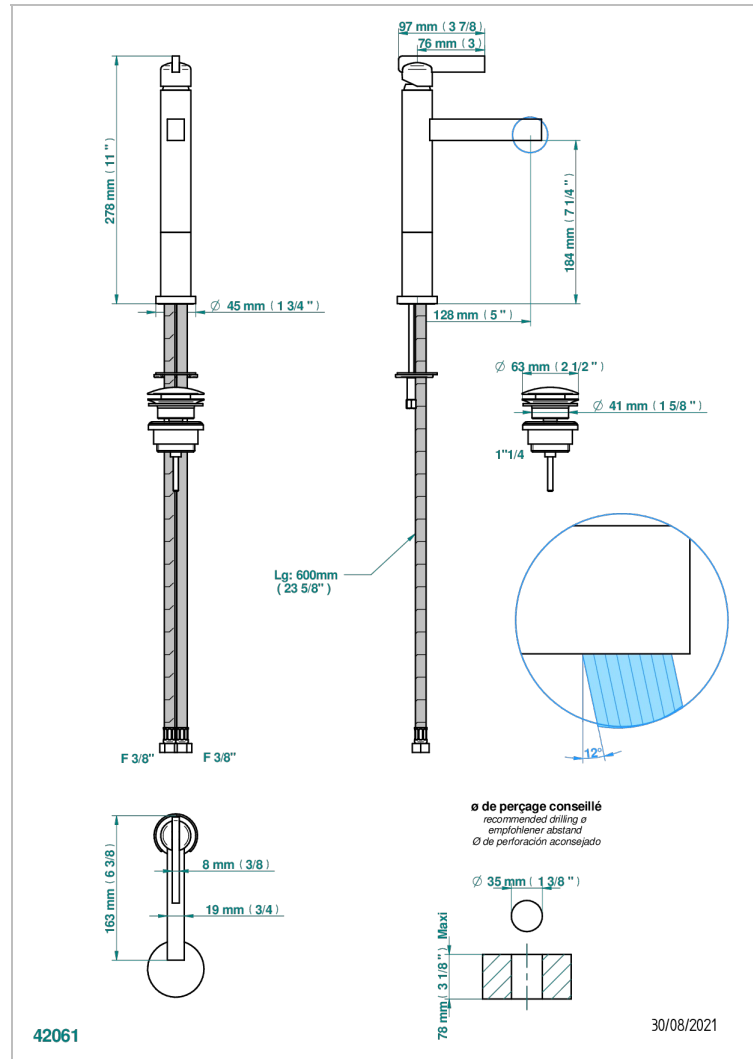

# LE 11 WITH LEVER

U2B-6500D

Single lever basin mixer with waste, medium size

## CHARACTERISTIC

- Le 11 with lever
- Single lever basin mixer with waste, medium size