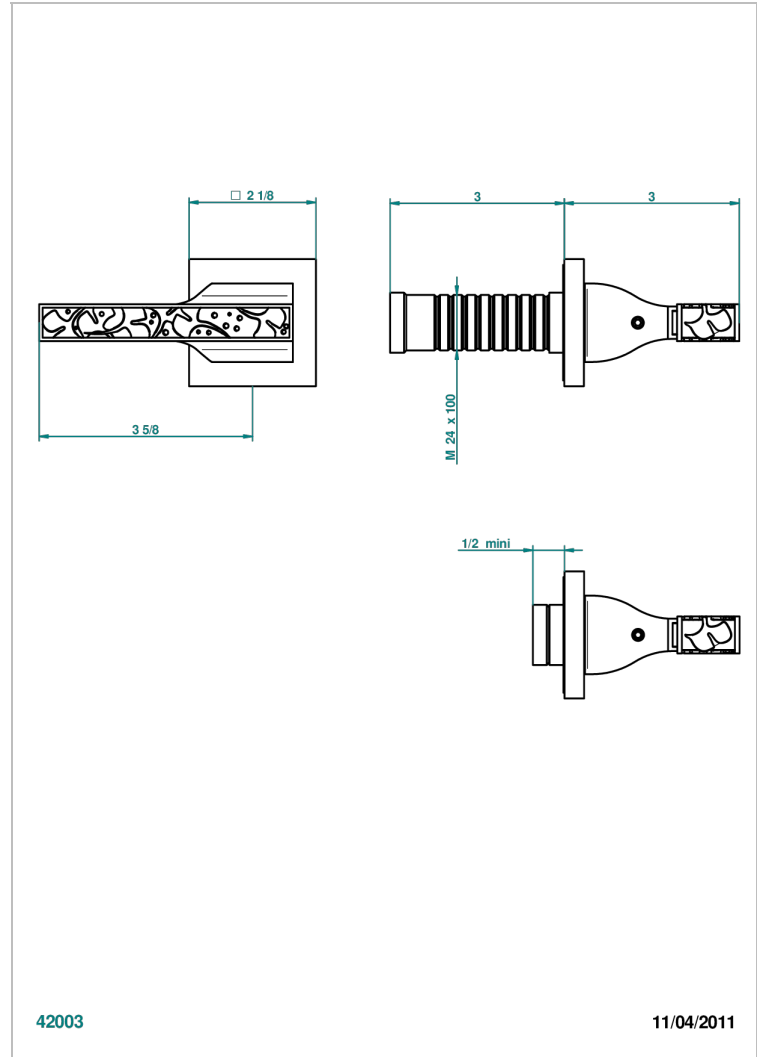

Trim only for wall valve 1/2" ref.30/CA & 30/HA and 3/4" ref.32/CA & 32/HA and diverter ref.50/4VMA

42003

11/04/2011

### CHARACTERISTIC

- Ginkgo
- Trim only for wall valve 1/2" ref.30/CA & 30/HA and 3/4" ref.32/CA & 32/HA and diverter ref.50/4VMA

### RELATED SKU'S

- Ref. G00-30/CA Wall mounted 1/2" valve body with ceramic head, 1/4 turn left - no trim
- Ref. G00-30/HA Wall mounted 1/2" valve body with ceramic head, 1/4 turn right
- Ref. G00-32/CA Wall mounted 3/4" valve with ceramic head, 1/4 turn left - no trim
- Ref. G00-32/HA Wall mounted 3/4" valve body with ceramic head, 1/4 turn right - no trim