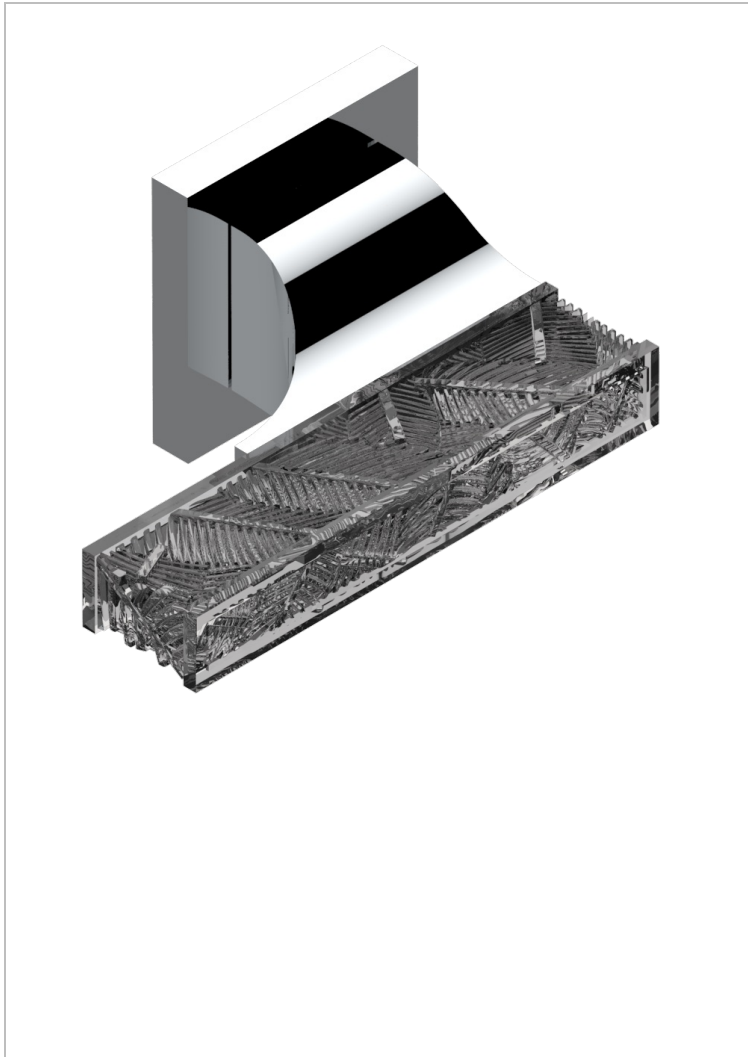

Trim only for wall valve 1/2" ref.30/CA & 30/HA and 3/4" ref.32/CA &32/HA and diverter ref.50/4VMA

42002

11/04/2011

### CHARACTERISTIC

- Vegetal
- Trim only for wall valve 1/2" ref.30/CA & 30/HA and 3/4" ref.32/CA &32/HA and diverter ref.50/4VMA

### RELATED SKU'S

- Ref. G00-30/CA Wall mounted 1/2" valve body with ceramic head, 1/4 turn left - no trim
- Ref. G00-30/HA Wall mounted 1/2" valve body with ceramic head, 1/4 turn right
- Ref. G00-32/CA Wall mounted 3/4" valve with ceramic head, 1/4 turn left - no trim
- Ref. G00-32/HA Wall mounted 3/4" valve body with ceramic head, 1/4 turn right - no trim