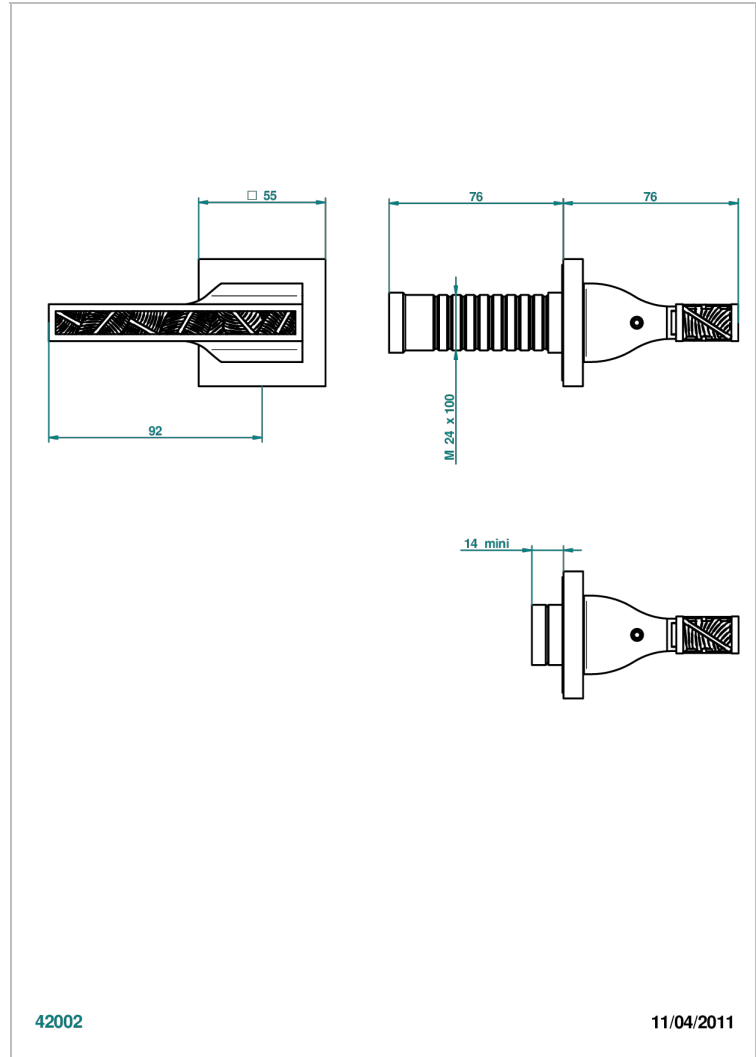

Trim only for wall valve 1/2" ref.30/CA & 30/HA and 3/4" ref.32/CA &32/HA and diverter ref.50/4VMA

42002

11/04/2011

### CHARACTERISTIC

- Vegetal
- Trim only for wall valve 1/2" ref.30/CA & 30/HA and 3/4" ref.32/CA &32/HA and diverter ref.50/4VMA

### RELATED SKU'S

- Ref. G00-30/CA Wall mounted 1/2" valve body with ceramic head, 1/4 turn left - no trim
- Ref. G00-30/HA Wall mounted 1/2" valve body with ceramic head, 1/4 turn right
- Ref. G00-32/CA Wall mounted 3/4" valve with ceramic head, 1/4 turn left - no trim
- Ref. G00-32/HA Wall mounted 3/4" valve body with ceramic head, 1/4 turn right - no trim