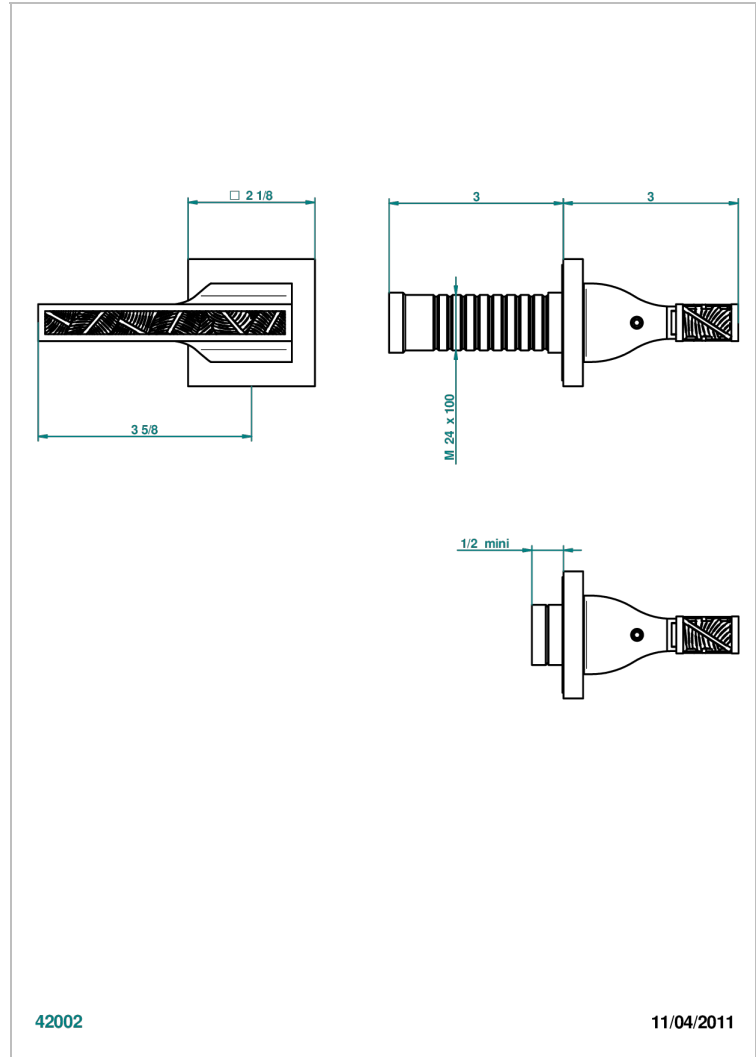

Trim only for wall valve 1/2" ref.30/CA & 30/HA and 3/4" ref.32/CA &32/HA and diverter ref.50/4VMA

42002

11/04/2011

CHARACTERISTIC

- Vegetal
- Trim only for wall valve 1/2" ref.30/CA & 30/HA and 3/4" ref.32/CA &32/HA and diverter ref.50/4VMA

RELATED SKU'S

- Ref. G00-30/CA Wall mounted 1/2" valve body with ceramic head, 1/4 turn left - no trim
- Ref. G00-30/HA Wall mounted 1/2" valve body with ceramic head, 1/4 turn right
- Ref. G00-32/CA Wall mounted 3/4" valve with ceramic head, 1/4 turn left - no trim
- Ref. G00-32/HA Wall mounted 3/4" valve body with ceramic head, 1/4 turn right - no trim