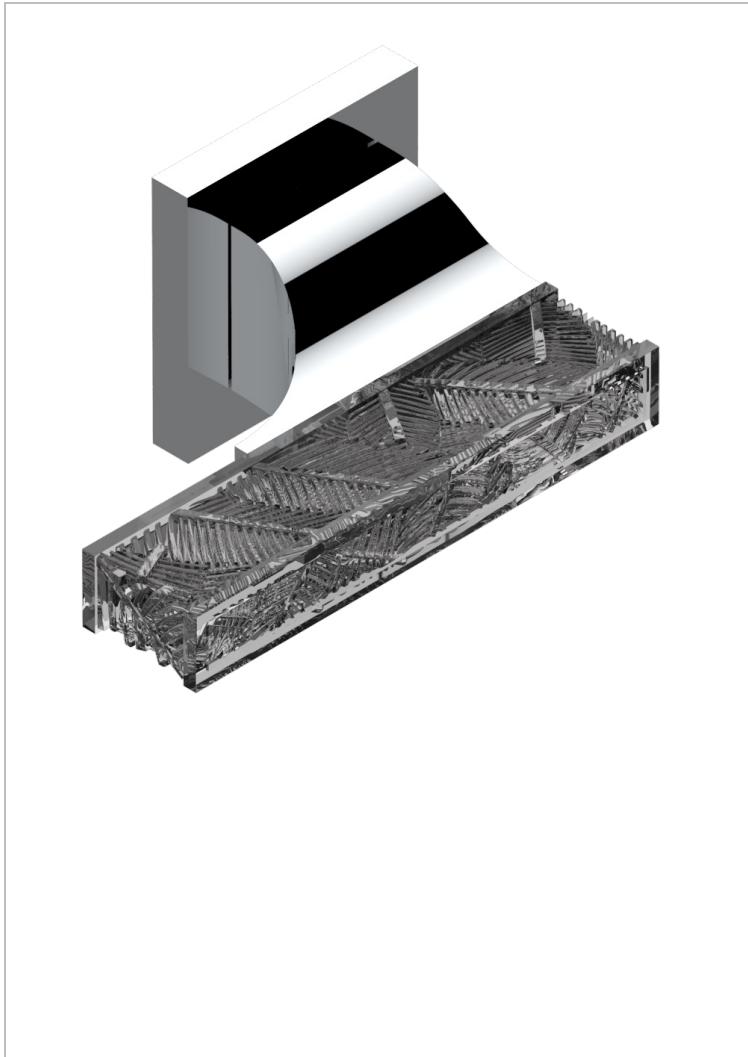

Trim only for wall valve 1/2" ref.30/CA & 30/HA and 3/4" ref.32/CA &32/HA and diverter ref.50/4VMA

42002

11/04/2011

CHARACTERISTIC

- Vegetal
- Trim only for wall valve 1/2" ref.30/CA & 30/HA and 3/4" ref.32/CA &32/HA and diverter ref.50/4VMA

RELATED SKU'S

- Ref. G00-30/CA Wall mounted 1/2" valve body with ceramic head, 1/4 turn left - no trim
- Ref. G00-30/HA Wall mounted 1/2" valve body with ceramic head, 1/4 turn right
- Ref. G00-32/CA Wall mounted 3/4" valve with ceramic head, 1/4 turn left - no trim
- Ref. G00-32/HA Wall mounted 3/4" valve body with ceramic head, 1/4 turn right - no trim