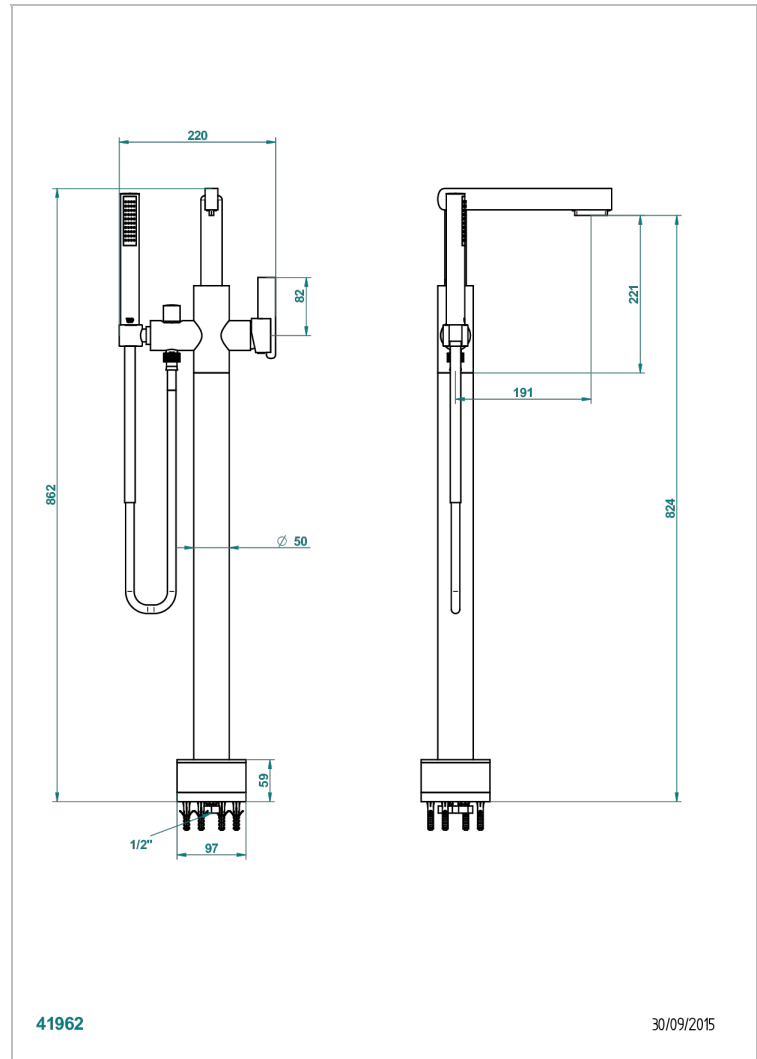

LE 11 WITH LEVER HANDLES

U2B-6508S

THG[®]
PARIS

Free-standing single lever bath mixer with handshower with Easyclean system

CHARACTERISTIC

- Le 11 with lever handles
- Free-standing single lever bath mixer with handshower with Easyclean system

TECHNICAL SPECS

- Recommandé : 3 bars (max. 5 bars) - Advised : 43,5 psi (max. 72 psi)
- Bec : 22 l/min à 3 bars - Douchette : 9,5 l/min à 3 bars
- Spout : 5.82 gpm at 43.5 psi - Handshower : 2.5 gpm at 43.5 psi