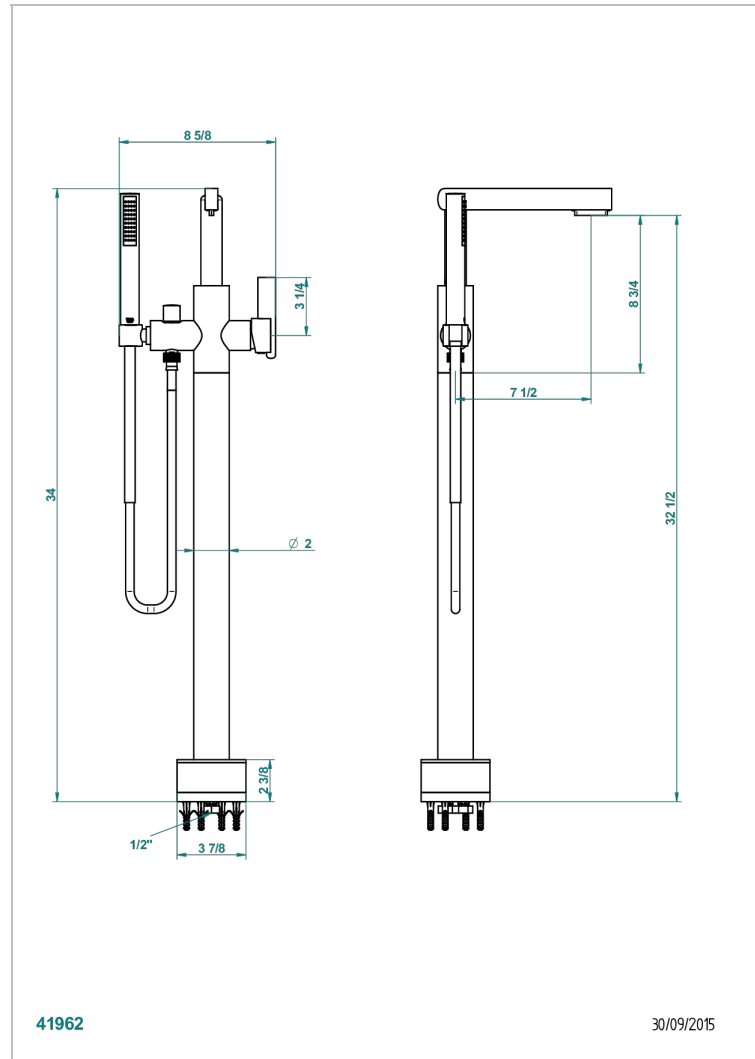

# LE 11 WITH LEVER HANDLES

U2B-6508S

THG<sup>®</sup>  
PARIS

Free-standing single lever bath mixer with handshower with Easyclean system

## CHARACTERISTIC

- Le 11 with lever handles
- Free-standing single lever bath mixer with handshower with Easyclean system

## TECHNICAL SPECS

- Recommandé : 3 bars (max. 5 bars) - Advised : 43,5 psi (max. 72 psi)
- Bec : 22 l/min à 3 bars - Douchette : 9,5 l/min à 3 bars
- Spout : 5.82 gpm at 43.5 psi - Handshower : 2.5 gpm at 43.5 psi