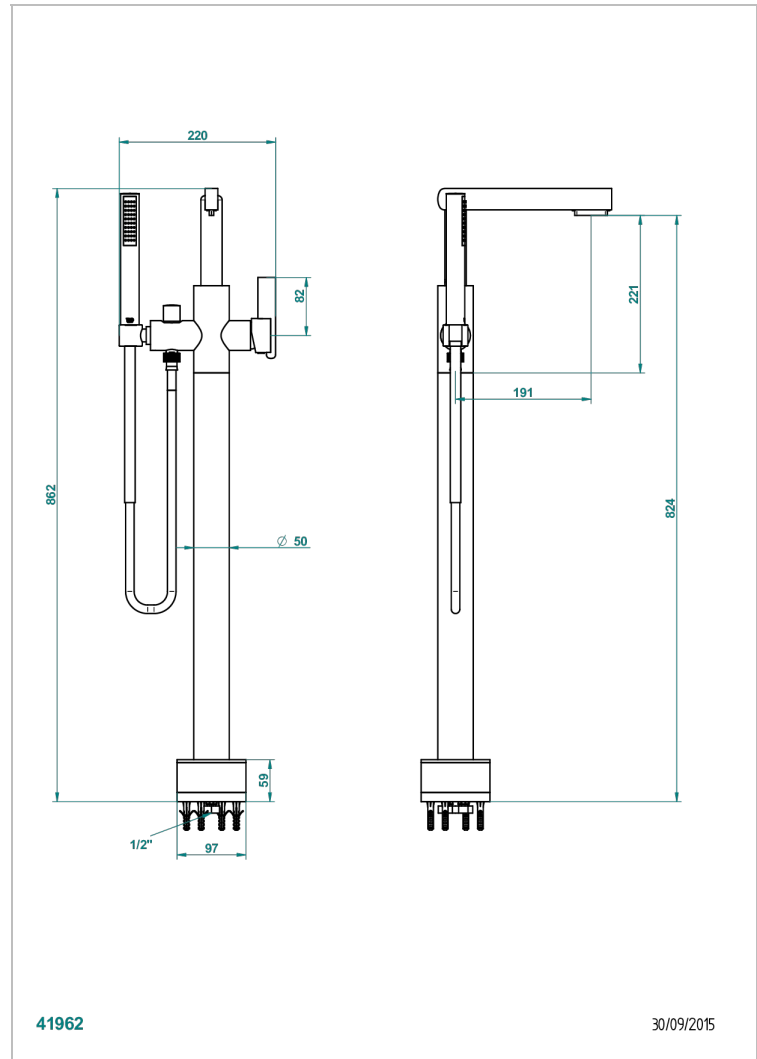

LE 11 WITH LEVER

U2B-6508S

Free-standing bath mixer with handshower with Easyclean system

THG[®]
PARIS

CHARACTERISTIC

- Le 11 with lever
- Free-standing bath mixer with handshower with Easyclean system

TECHNICAL SPECS

- Recommandé : 3 bars (max. 5 bars) - Advised : 43,5 psi (max. 72 psi)
- Bec : 22 l/min à 3 bars - Douchette : 9,5 l/min à 3 bars
- Spout : 5.82 gpm at 43.5 psi - Handshower : 2.5 gpm at 43.5 psi

AVAILABLE FINITIONS