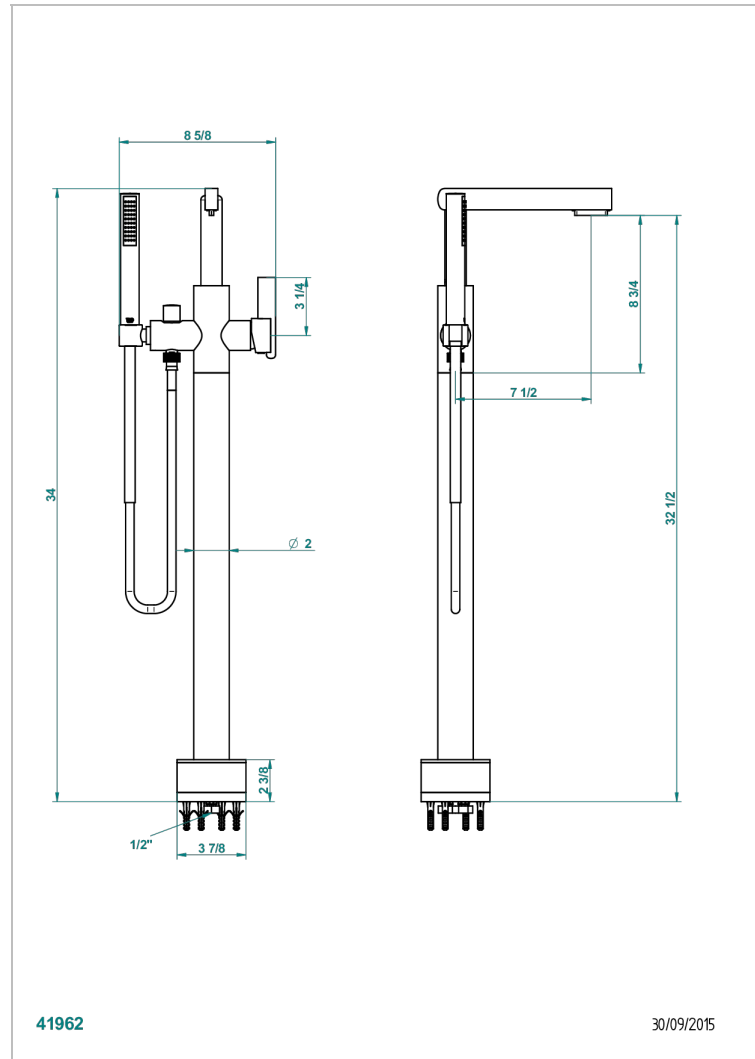

# LE 11 WITH LEVER

U2B-6508S

Free-standing bath mixer with handshower with Easyclean system

THG<sup>®</sup>  
PARIS

## CHARACTERISTIC

- Le 11 with lever
- Free-standing bath mixer with handshower with Easyclean system

## TECHNICAL SPECS

- Recommandé : 3 bars (max. 5 bars) - Advised : 43,5 psi (max. 72 psi)
- Bec : 22 l/min à 3 bars - Douchette : 9,5 l/min à 3 bars
- Spout : 5.82 gpm at 43.5 psi - Handshower : 2.5 gpm at 43.5 psi