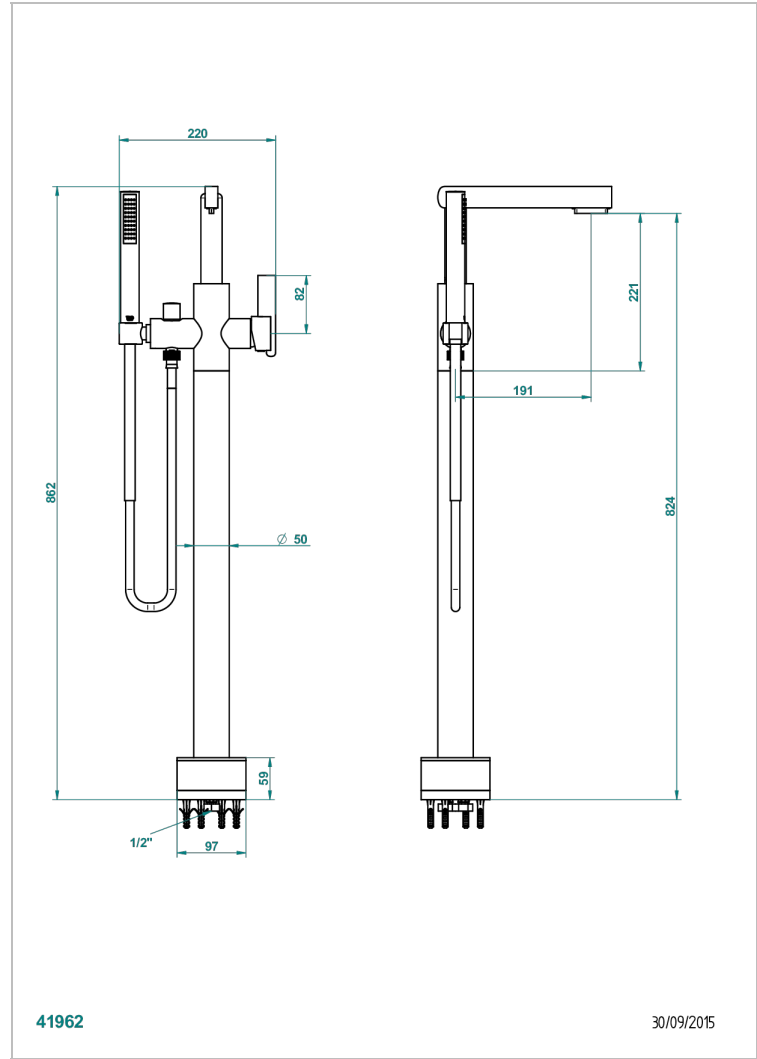

LE 11 WITH LEVER

U2B-6508S

Free-standing bath mixer with handshower with Easyclean system

THG[®]
PARIS

CHARACTERISTIC

- Le 11 with lever
- Free-standing bath mixer with handshower with Easyclean system

TECHNICAL SPECS

- Recommandé : 3 bars (max. 5 bars) - Advised : 43,5 psi (max. 72 psi)
- Bec : 22 l/min à 3 bars - Douchette : 9,5 l/min à 3 bars
- Spout : 5.82 gpm at 43.5 psi - Handshower : 2.5 gpm at 43.5 psi

AVAILABLE FINITIONS