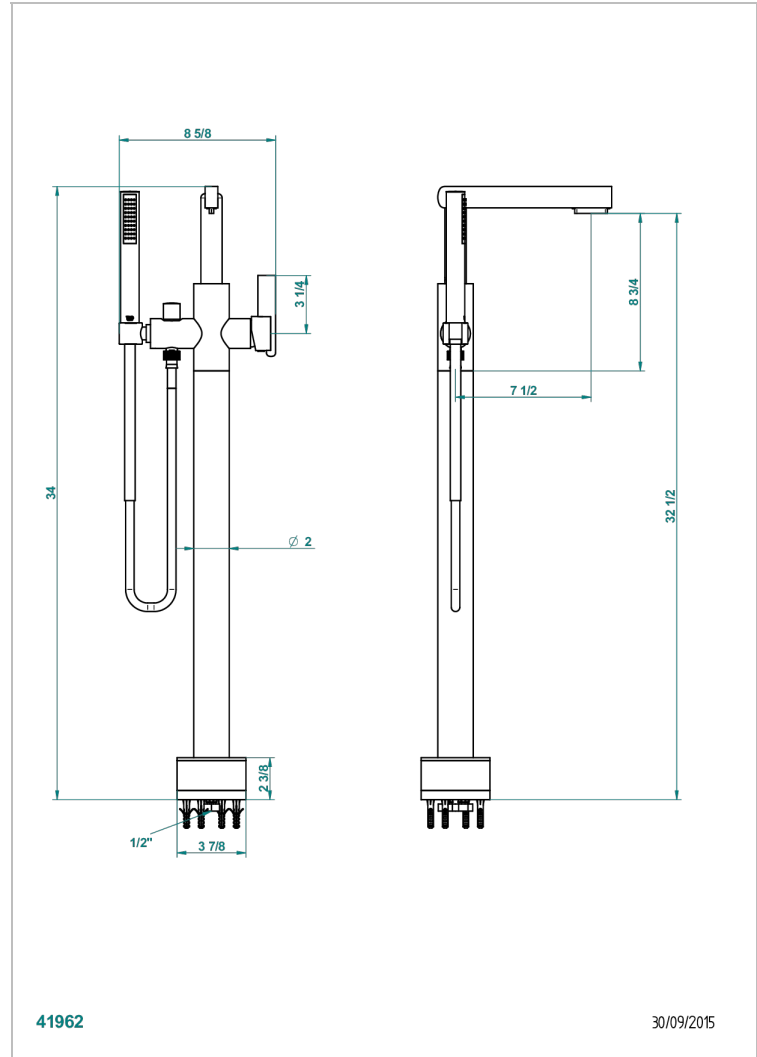

# LE 11 WITH LEVER

U2B-6508S

Free-standing bath mixer with handshower with Easyclean system

THG<sup>®</sup>  
PARIS

## CHARACTERISTIC

- Le 11 with lever
- Free-standing bath mixer with handshower with Easyclean system

## TECHNICAL SPECS

- Recommandé : 3 bars (max. 5 bars) - Advised : 43,5 psi (max. 72 psi)
- Bec : 22 l/min à 3 bars - Douchette : 9,5 l/min à 3 bars
- Spout : 5.82 gpm at 43.5 psi - Handshower : 2.5 gpm at 43.5 psi