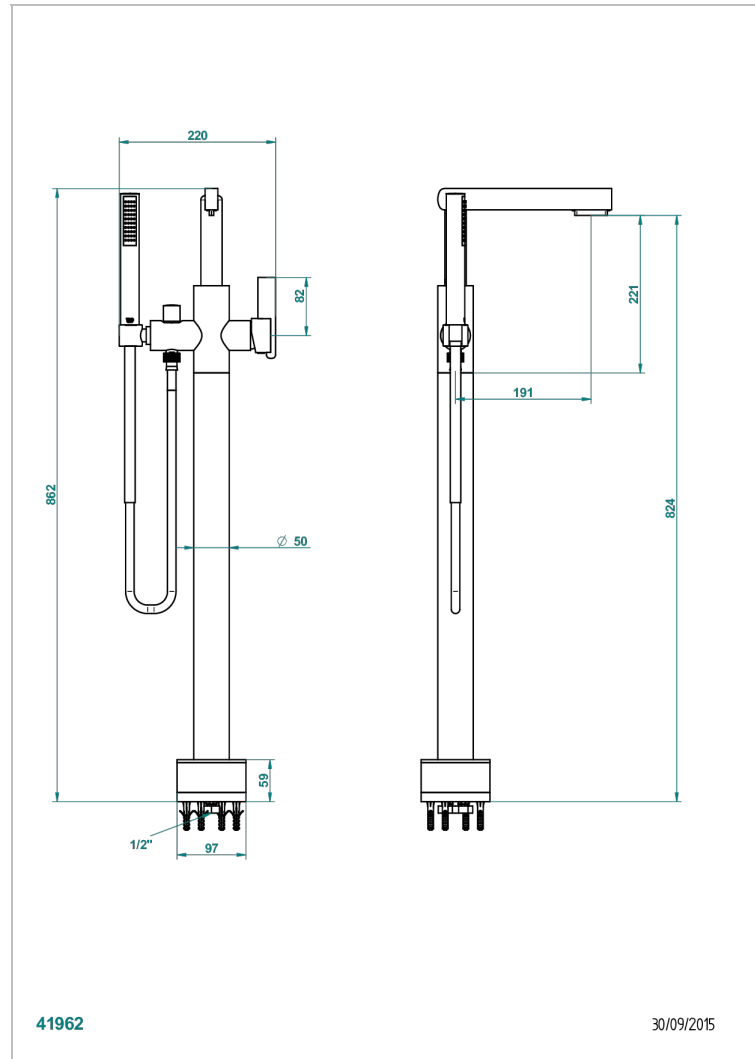

LE 11

U2A-6508S

THG[®]
PARIS

Free-standing single lever bath mixer with handshower with Easyclean system

CHARACTERISTIC

- Le 11
- Free-standing single lever bath mixer with handshower with Easyclean system

TECHNICAL SPECS

- Recommandé : 3 bars (max. 5 bars) - Advised : 43,5 psi (max. 72 psi)
- Bec : 22 l/min à 3 bars - Douchette : 9,5 l/min à 3 bars
- Spout : 5.82 gpm at 43.5 psi - Handshower : 2.5 gpm at 43.5 psi