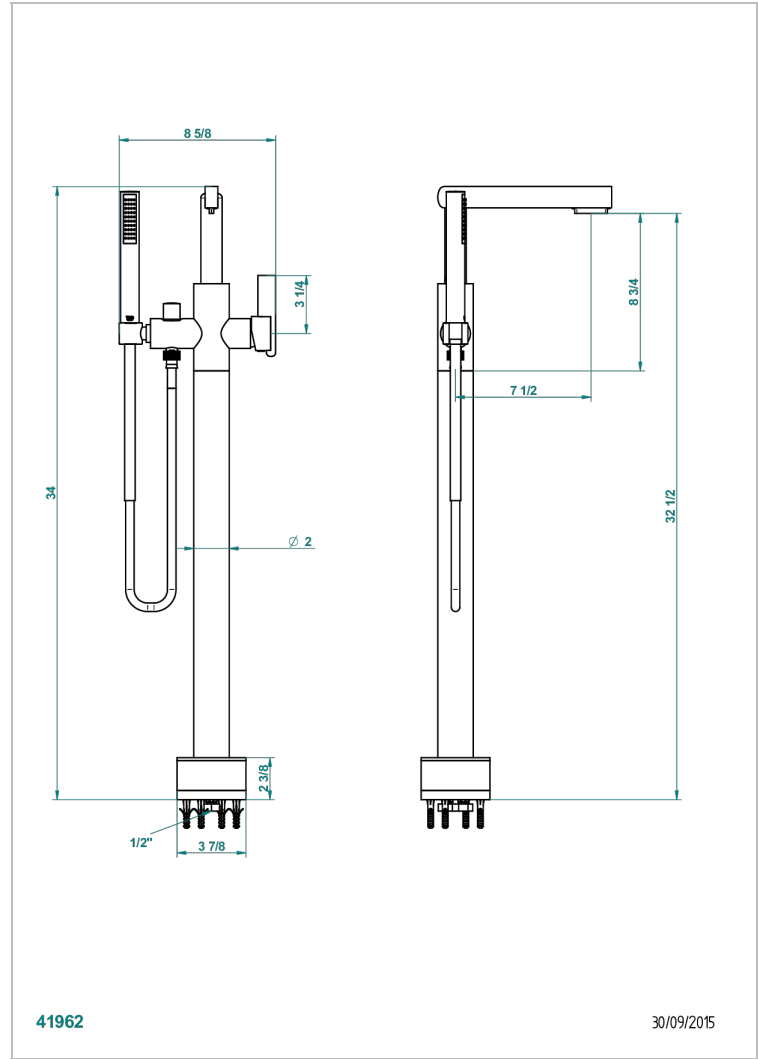

LE 11

U2A-6508S

THG[®]
PARIS

Free-standing single lever bath mixer with handshower with Easyclean system

CHARACTERISTIC

- Le 11
- Free-standing single lever bath mixer with handshower with Easyclean system

TECHNICAL SPECS

- Recommandé : 3 bars (max. 5 bars) - Advised : 43,5 psi (max. 72 psi)
- Bec : 22 l/min à 3 bars - Douchette : 9,5 l/min à 3 bars
- Spout : 5.82 gpm at 43.5 psi - Handshower : 2.5 gpm at 43.5 psi