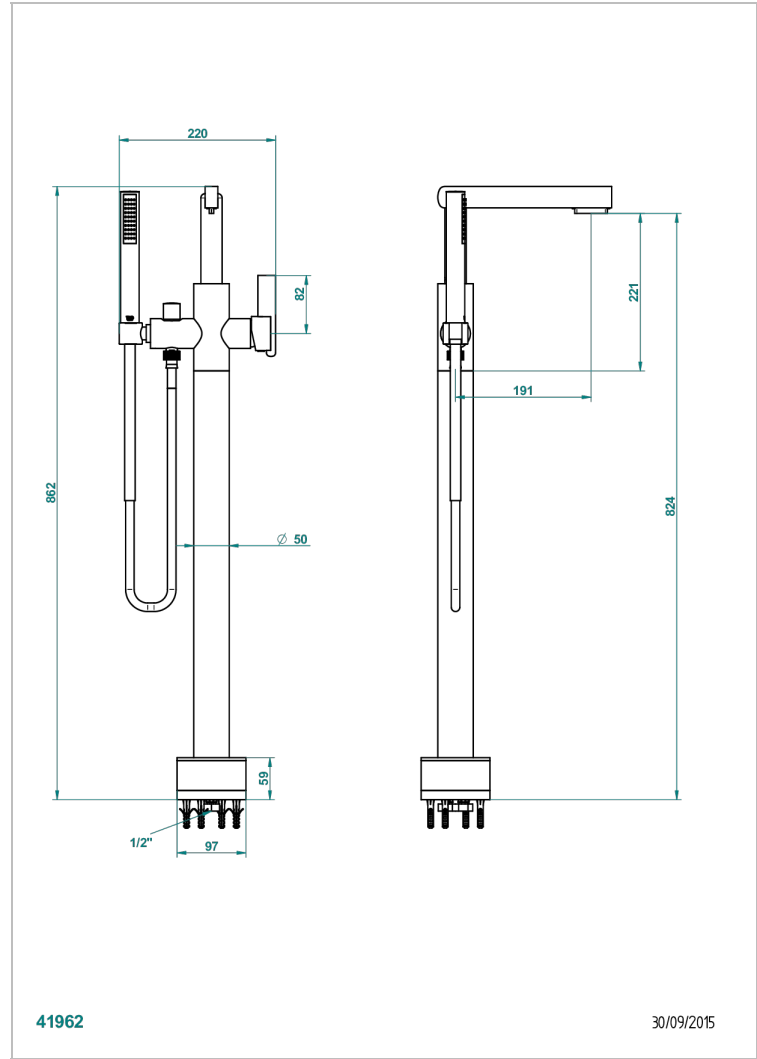

LE 11

U2A-6508S

Free-standing bath mixer with handshower with Easyclean system

THG[®]
PARIS

CHARACTERISTIC

- Le 11
- Free-standing bath mixer with handshower with Easyclean system

TECHNICAL SPECS

- Recommandé : 3 bars (max. 5 bars) - Advised : 43,5 psi (max. 72 psi)
- Bec : 22 l/min à 3 bars - Douchette : 9,5 l/min à 3 bars
- Spout : 5.82 gpm at 43.5 psi - Handshower : 2.5 gpm at 43.5 psi

AVAILABLE FINITIONS

Antique nickel - H28
Black ceram - D30
Blush PVD - H62
Brass color PVD - H49
Brown bronze color PVD - F33
Gold color PVD - H52

Graphite PVD - H64
Lacquered light bronze - D01
Matt Umber PVD - H67
Matt blush PVD - H60
Matt brass color PVD - H50
Matt brown bronze color PVD - F34