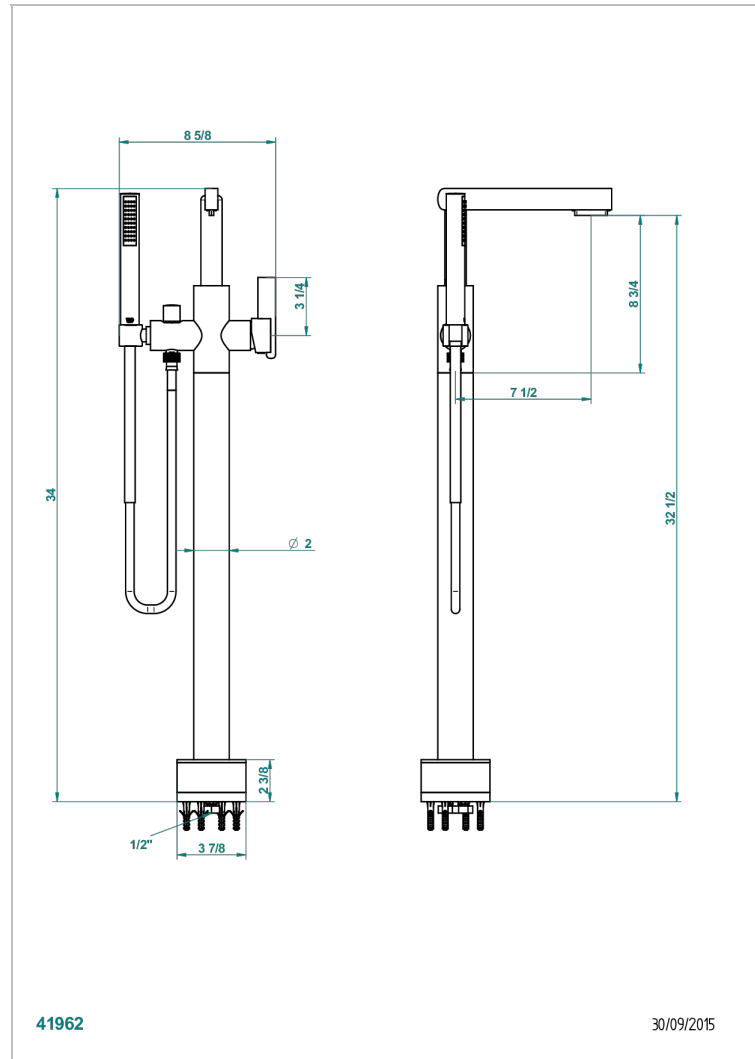

LE 11

U2A-6508S

Free-standing bath mixer with handshower with Easyclean system

CHARACTERISTIC

- Le 11
- Free-standing bath mixer with handshower with Easyclean system

TECHNICAL SPECS

- Recommandé : 3 bars (max. 5 bars) - Advised : 43,5 psi (max. 72 psi)
- Bec : 22 l/min à 3 bars - Douchette : 9,5 l/min à 3 bars
- Spout : 5.82 gpm at 43.5 psi - Handshower : 2.5 gpm at 43.5 psi

AVAILABLE FINITIONS

Antique nickel - H28
Black ceram - D30
Blush PVD - H62
Brass color PVD - H49
Brown bronze color PVD - F33
Gold color PVD - H52

Graphite PVD - H64
Lacquered light bronze - D01
Matt Umber PVD - H67
Matt blush PVD - H60
Matt brass color PVD - H50
Matt brown bronze color PVD - F34