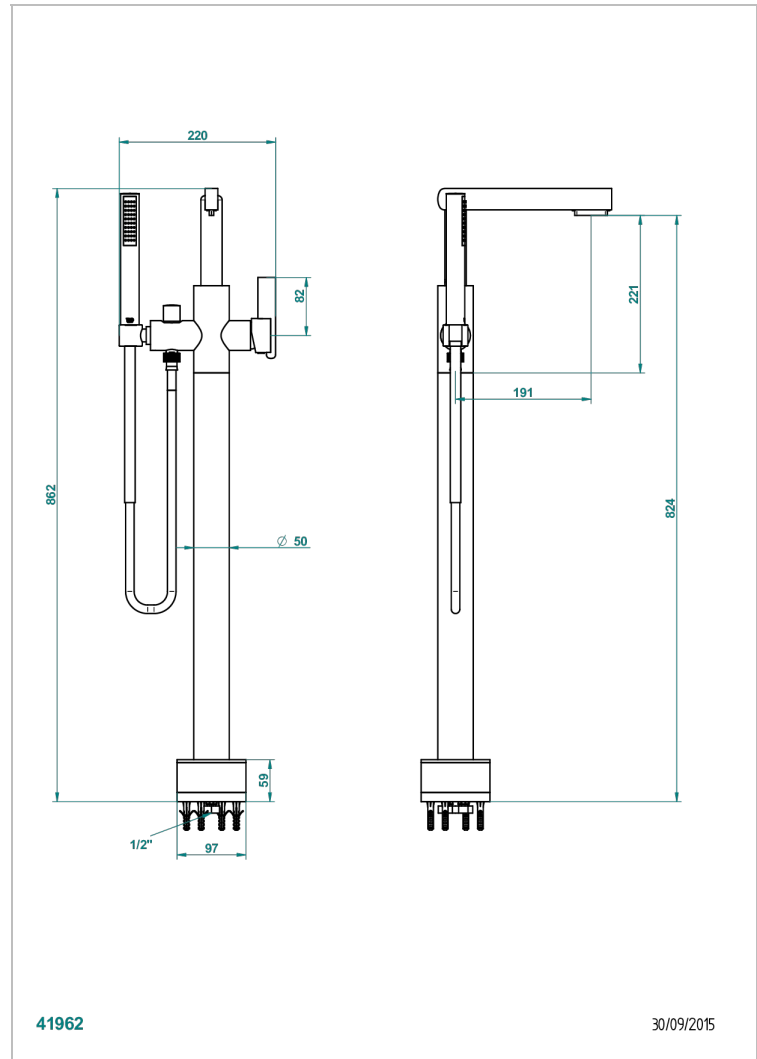

LE 11

U2A-6508S

Free-standing bath mixer with handshower with Easyclean system

CHARACTERISTIC

- Le 11
- Free-standing bath mixer with handshower with Easyclean system

TECHNICAL SPECS

- Recommandé : 3 bars (max. 5 bars) - Advised : 43,5 psi (max. 72 psi)
- Bec : 22 l/min à 3 bars - Douchette : 9,5 l/min à 3 bars
- Spout : 5.82 gpm at 43.5 psi - Handshower : 2.5 gpm at 43.5 psi

AVAILABLE FINITIONS

Antique nickel - H28
Black ceram - D30
Blush PVD - H62
Brass color PVD - H49
Brown bronze color PVD - F33
Gold color PVD - H52

Graphite PVD - H64
Lacquered light bronze - D01
Matt Umber PVD - H67
Matt blush PVD - H60
Matt brass color PVD - H50
Matt brown bronze color PVD - F34