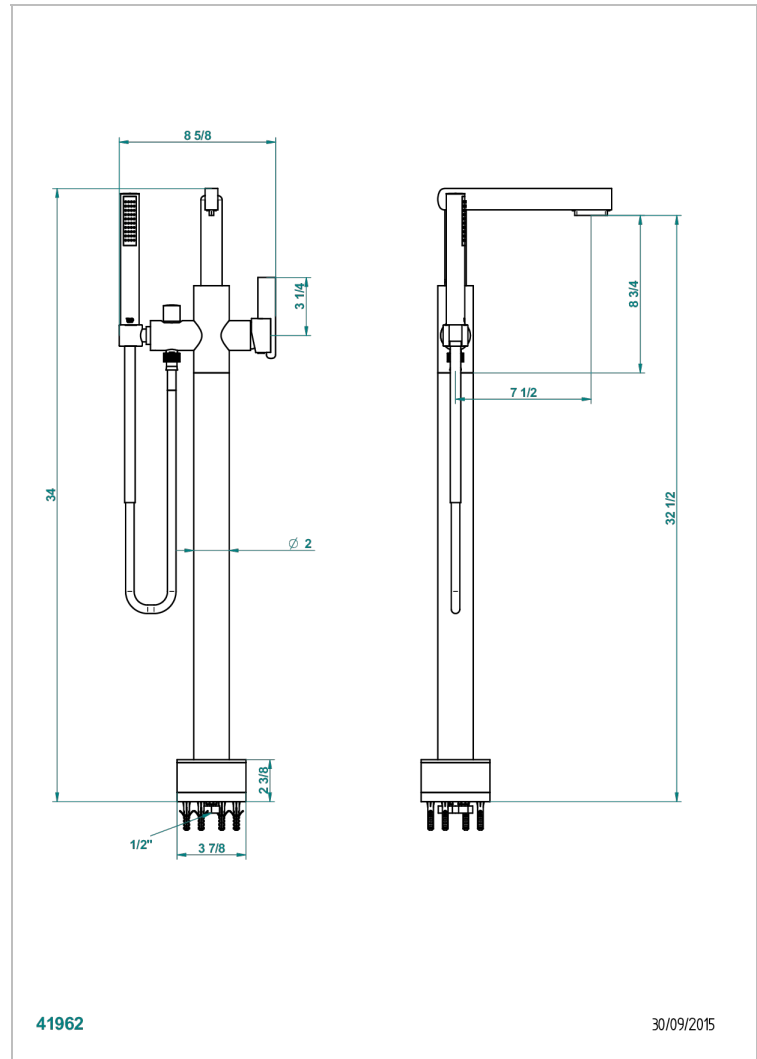

LE 11

U2A-6508S

Free-standing bath mixer with handshower with Easyclean system

THG[®]
PARIS

CHARACTERISTIC

- Le 11
- Free-standing bath mixer with handshower with Easyclean system

TECHNICAL SPECS

- Recommandé : 3 bars (max. 5 bars) - Advised : 43,5 psi (max. 72 psi)
- Bec : 22 l/min à 3 bars - Douchette : 9,5 l/min à 3 bars
- Spout : 5.82 gpm at 43.5 psi - Handshower : 2.5 gpm at 43.5 psi

AVAILABLE FINITIONS

Antique nickel - H28
Black ceram - D30
Blush PVD - H62
Brass color PVD - H49
Brown bronze color PVD - F33
Gold color PVD - H52

Graphite PVD - H64
Lacquered light bronze - D01
Matt Umber PVD - H67
Matt blush PVD - H60
Matt brass color PVD - H50
Matt brown bronze color PVD - F34