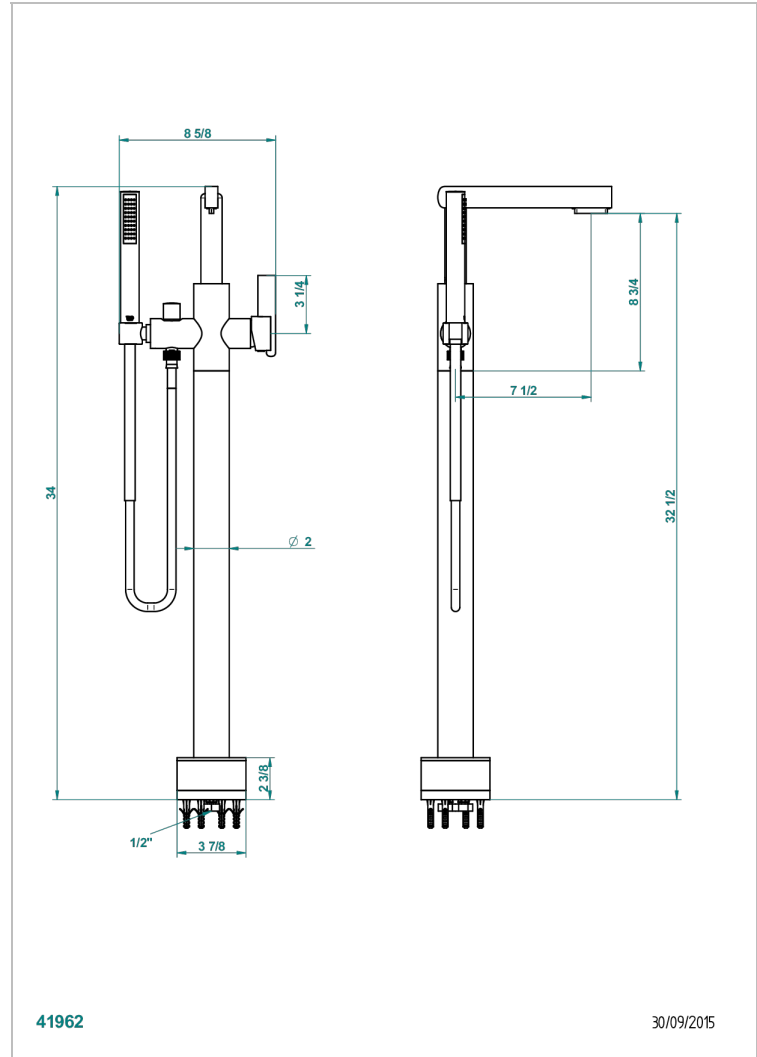

LE 11

U2A-6508S

Free-standing bath mixer with handshower with Easyclean system

THG[®]
PARIS

CHARACTERISTIC

- Le 11
- Free-standing bath mixer with handshower with Easyclean system

TECHNICAL SPECS

- Recommandé : 3 bars (max. 5 bars) - Advised : 43,5 psi (max. 72 psi)
- Bec : 22 l/min à 3 bars - Douchette : 9,5 l/min à 3 bars
- Spout : 5.82 gpm at 43.5 psi - Handshower : 2.5 gpm at 43.5 psi

AVAILABLE FINITIONS

Antique nickel - H28
Black ceram - D30
Blush PVD - H62
Brass color PVD - H49
Brown bronze color PVD - F33
Gold color PVD - H52

Graphite PVD - H64
Lacquered light bronze - D01
Matt Umber PVD - H67
Matt blush PVD - H60
Matt brass color PVD - H50
Matt brown bronze color PVD - F34